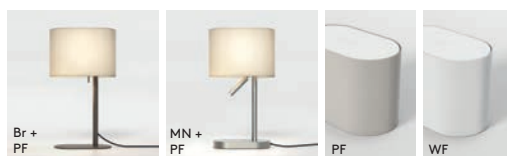

* Special Shade Colours / Couleurs spéciales / Sonderfarben / Colori speciali. See p.404

▼ Lamp excluded / La lampe exclu / Das Leuchtmittel ist ausgeschlossen / La lampadina esclusi.

Made to Order Alternative finish options are available as Made to Order for this product subject to minimum order quantities and extended lead times. / D'autres options de finition sur commande sont disponibles pour ce produit, sous condition d'un volume de commande minimum et de délais de livraison prolongés. / Alternative Ausführungen sind für dieses Produkt als Sonderanfertigung erhältlich und unterliegen einer Mindestbestellmenge und längeren Lieferzeiten. / Diverse finiture alternative sono disponibili su misura per questo prodotto con quantitativi minimi e tempi di consegna allungati. See website.