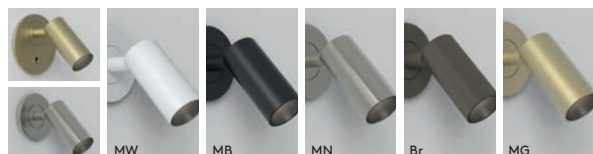

▼ Driver excluded/Driver d'entrée exclu/Das treiber ist ausgeschlossen/Driver esclusi