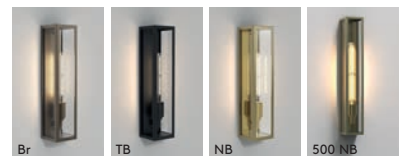

* Lamp excluded / La lampe exclu / Das Leuchtmittel ist ausgeschlossen / La lampadina esclusi.

* Suitable for use within five miles (eight km) of the coast or in other onerous environments. / Convient pour une utilisation à moins de huit kilomètres de la côte ou dans d'autres environnements difficiles / Geeignet für den Einsatz innerhalb von acht Kilometern Entfernung zur Küste oder in anderen rauen Umgebungen. / Adatto per l'uso entro cinque miglia (otto km) dalla costa o in altri ambienti gravosi.