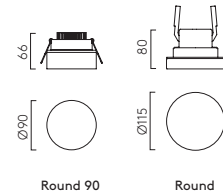

Vancouver

ZONES 1 2 3

	CA	PCh	1229012	LAMP	WATT	INPUT	K	CRI	Lm	IP	CLASS	☎	🔌	🌀	🌐
Round 90	CA	PCh	1229012	Integral LED	6.1W	350mA*	3000	80	681	44	◆	Ø79	✓	-	✓
Round	CA	PCh	1229003	GU10*	6W max	-	-	-	-	65	□	Ø89	✓	✓	-

* Lamp + driver excluded / La lampe driver d'entrée exclu / La lampadina + driver esclusi / Das Leuchtmittel + das treiber ist ausgeschlossen

Terra

ZONES 1 2 3

	BSS	1201005	LAMP	WATT	INPUT	K	CRI	Lm	IP	CLASS	☎	🔌	🌀	🌐
28	BSS	1201005	Integral LED	1.8W	350mA*	3000	80	53	65	◆	Ø25	✓	✓	
42	BSS	1201007	Integral LED	3.2W	700mA*	3000	80	169	67	◆	Ø40	✓	✓	

* Driver excluded / Driver d'entrée exclu / Das treiber ist ausgeschlossen / Driver esclusi.