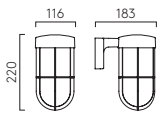

* Lamp excluded/La lampe exclu/Das Leuchtmittel ist ausgeschlossen/La lampadina esclusi.