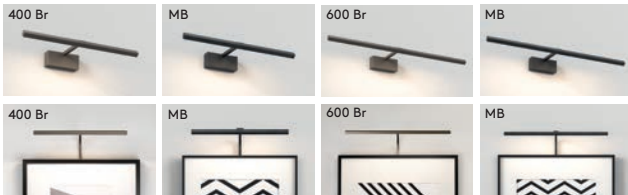

* Can be frame-mounted or wall mounted/Peut être monté sur le cadre ou le mur /Kann auf dem Rahmen oder an der Wand montiert werden/Può essere montato a un quadro o a una parete.
• Driver excluded/Driver d'entrée exclu/Das treiber ist ausgeschlossen/Driver esclusi.