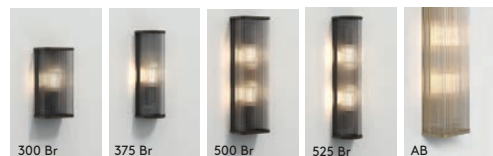

▼ Lamp excluded / La lampe exclu / Das Leuchtmittel ist ausgeschlossen / La lampadina esclusi.