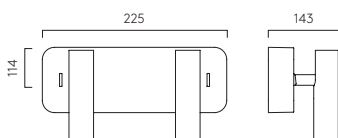

Enna Twin

		LAMP	WATT	INPUT	K	CRI	Lm	CLASS										
MB	1058192	MW	1058194	MN	1058195	Br	1058197	MG	1058196	Integral LED	6.6W	100-240V	2700	90	340		✓	✓