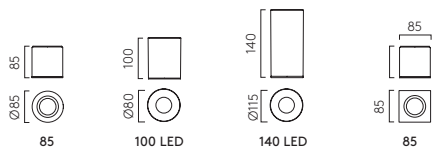

Kos

				LAMP	WATT	INPUT	K	CRI	Lm	CLASS		
Round 85	1326039	1326040		GU10▼	6W max	-	-	-	-		✓	-
	1326041	1326042										
Round 100 LED	1326061	1326062		Integral LED	6.2W	210-250V	3000	80	316		Phase	✓
Round 140 LED	1326067	1326068		Integral LED	12.8W	220-240V	3000	80	761		Phase	✓
Square 85	1326043	1326044		GU10▼	6W max	-	-	-	-		✓	-