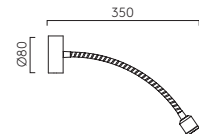

Fosso

MN 1138008   Br 1138011

LAMP	WATT	INPUT	K	CRI	Lm	CLASS	⏻	🌐
Integral LED	1.7W	100-240V	3000	90	83	⊕	✓	✓

Leo

MN 1295002   Br 1295003

LAMP	WATT	INPUT	K	CRI	Lm	CLASS	⏻	🌐
Integral LED	4W	Mains 230V	3000	90	193	⊕	✓	✓