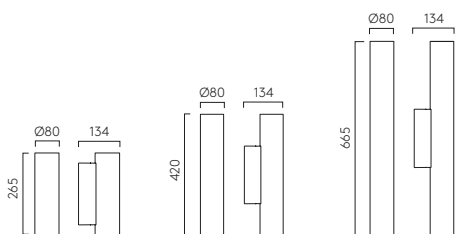

io Wall

	LAMP	WATT	INPUT	K	CRI	Lm	CLASS			
265	PCh 1409003	Integral LED	4.9W	220-240V	3000	80	403		Phase	✓ ✓
420	PCh 1409055 MB 1409056 MG 1409057	Integral LED	6.5W	220-240V	3000	80	469		Phase	✓ ✓
665	PCh 1409058 MB 1409059 MG 1409060	Integral LED	8.3W	220-240V	3000	80	725		Phase	✓ ✓