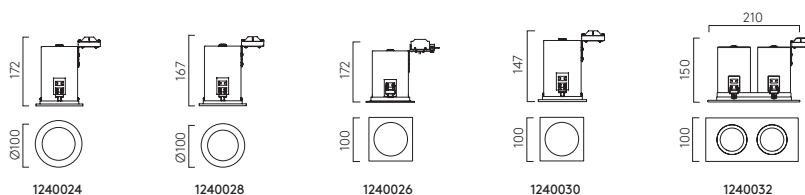

⚡ Please see our website for more information about our fire rated products.
▼ Lamp excluded/La lampe exclu/Das Leuchtmittel ist ausgeschlossen/La lampadina esclusi.