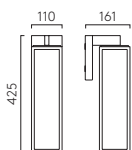

Frosted Glass
Accessory

Fr 6030003