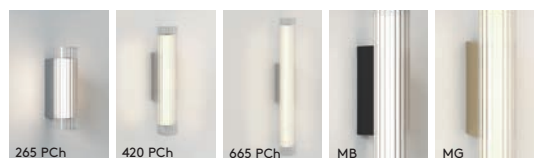

io Wall

	LAMP	WATT	INPUT	K	CRI	Lm	CLASS			
265	PCh 1409003	Integral LED	4.9W	220-240V	3000	80	403		Phase	✓ ✓
420	PCh 1409055 MB 1409056 MG 1409057	Integral LED	6.5W	220-240V	3000	80	469		Phase	✓ ✓
665	PCh 1409058 MB 1409059 MG 1409060	Integral LED	8.3W	220-240V	3000	80	725		Phase	✓ ✓