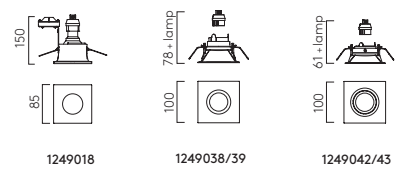

◆ Please see our website for more information about our fire rated products.
▼ Lamp excluded/La lampe exclu/Das Leuchtmittel ist ausgeschlossen/La lampadina esclusi.
* Slimline downlights are compatible with our range of LED Modules which allow higher output and more specification options than GU10 lamps./Les downlights Slimline sont compatibles avec notre gamme de modules LED, ce qui offre un rendement supérieur et beaucoup plus d'options que les ampoules GU10./Slimline-Downlights sind mit unserem Angebot an LED-Modulen kompatibel, die eine höhere Leistung und mehr Spezifikationsmöglichkeiten als GU10-Lampen bieten./I faretto Slimline sono compatibili con la nostra gamma di Moduli LED che permettono una maggiore luminosità e più specifiche di progetto rispetto alle lampade GU10. See p.404