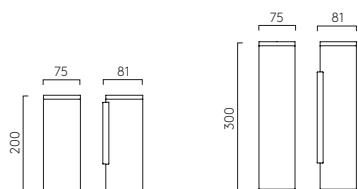

▼ Lamp excluded/La lampe exclu/Das Leuchtmittel ist ausgeschlossen/La lampadina esclusi.

* Ten-year warranty applies/Garantie de dix ans/La garanzia di dieci anni è applicabile/Es gilt eine zehnjährige Garantie.

Suitable for use within five miles (eight km) of the coast or in other onerous environments./Convient pour une utilisation à moins de huit kilomètres de la côte ou dans d'autres environnements difficiles./Geeignet für den Einsatz innerhalb von acht Kilometern Entfernung zur Küste oder in anderen rauen Umgebungen./Adatto per l'uso entro cinque miglia (otto km) dalla costa o in altri ambienti gravosi.