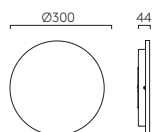

Suitable for use within five miles (eight km) of the coast or in other onerous environments./Convient pour une utilisation à moins de huit kilomètres de la côte ou dans d'autres environnements difficiles / Geeignet für den Einsatz innerhalb von acht Kilometern Entfernung zur Küste oder in anderen rauen Umgebungen./Adatto per l'uso entro cinque miglia (otto km) dalla costa o in altri ambienti gravosi.