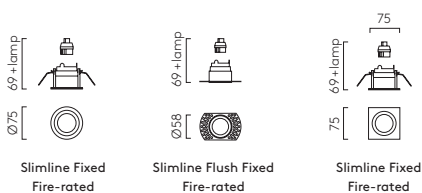

▼ Lamp excluded / La lampe exclu / Das Leuchtmittel ist ausgeschlossen / La lampadina esclusi.

♦ Please see our website for more information about our fire rated products.

* Slimline downlights are compatible with our range of LED Modules which allow higher output and more specification options than GU10 lamps. / Les downlights Slimline sont compatibles avec notre gamme de modules LED, ce qui offre un rendement supérieur et beaucoup plus d'options que les ampoules GU10. / Slimline-Downlights sind mit unserem Angebot an LED-Modulen kompatibel, die eine höhere Leistung und mehr Spezifikationsmöglichkeiten als GU10-Lampen bieten. / I faretti Slimline sono compatibili con la nostra gamma di Moduli LED che permettono una maggiore luminosità e più specifiche di progetto rispetto alle lampade GU10. See p.404