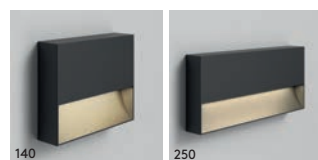

Mori

		LAMP	WATT	INPUT	K	CRI	Lm	IP	CLASS	
140	1466001	Integral LED	4.1W	220-240V	3000/4000	80	116	65		✓
250	1466002	Integral LED	8.1W	Mains 230V	3000/4000	80	214	65		✓