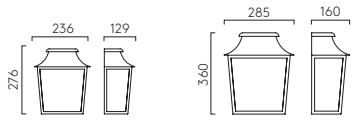

▼ Lamp excluded / La lampe exclu / Das Leuchtmittel ist ausgeschlossen / La lampadina esclusi.
* Suitable for use within five miles (eight km) of the coast or in other onerous environments. / Convient pour une utilisation à moins de huit kilomètres de la côte ou dans d'autres environnements difficiles / Geeignet für den Einsatz innerhalb von acht Kilometern Entfernung zur Küste oder in anderen rauen Umgebungen. / Adatto per l'uso entro cinque miglia (otto km) dalla costa o in altri ambienti gravosi.