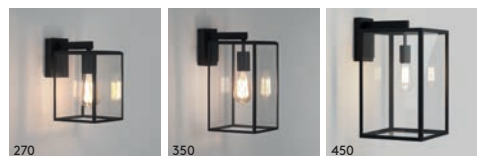

▼ Lamp excluded / La lampe exclu / Das Leuchtmittel ist ausgeschlossen / La lampadina esclusi.

* Suitable for use within five miles (eight km) of the coast or in other onerous environments. / Convient pour une utilisation à moins de huit kilomètres de la côte ou dans d'autres environnements difficiles / Geeignet für den Einsatz innerhalb von acht Kilometern Entfernung zur Küste oder in anderen rauen Umgebungen. / Adatto per l'uso entro cinque miglia (otto km) dalla costa o in altri ambienti gravosi.