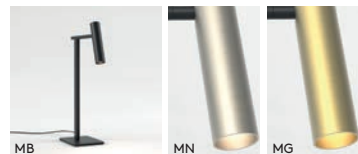

▼ Lamp excluded/La lampe exclu/Das Leuchtmittel ist ausgeschlossen/La lampadina esclusi.