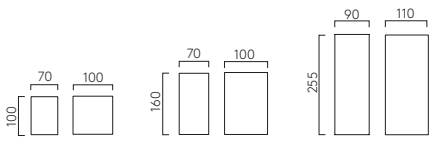

Oslo

				LAMP	WATT	INPUT	K	CRI	Lm	IP	CLASS	
100	TB	1298004	TW	1298005	Integral LED	3.8W	Mains 230V	3000	90	47	65	⊕ -
160	TB	1298002	TW	1298006	Integral LED	5.8W	Mains 230V	3000	90	76-146	65	⊕ ✓
255	TB	1298007	TW	1298009	Integral LED	7.5W	Mains 230V	3000	80	270-365	65	⊕ ✓