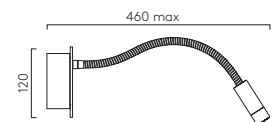

Fosso

MN 1138008   Br 1138011

LAMP	WATT	INPUT	K	CRI	Lm	CLASS	⏻	🌐
Integral LED	1.7W	100-240V	3000	90	83	⊕	✓	✓

Leo

MN 1295002   Br 1295003

LAMP	WATT	INPUT	K	CRI	Lm	CLASS	⏻	🌐
Integral LED	4W	Mains 230V	3000	90	193	⊕	✓	✓