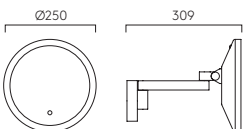

▼ Lamp excluded / La lampe exclu / Das Leuchtmittel ist ausgeschlossen / La lampadina esclusi.