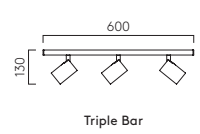

▼ Lamp excluded/La lampe exclu/Das Leuchtmittel ist ausgeschlossen/La lampadina esclusi.