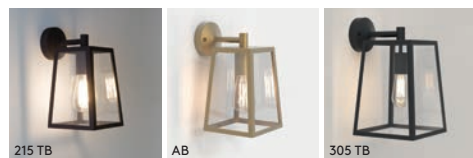

* Lamp excluded / La lampe exclu / Das Leuchtmittel ist ausgeschlossen / La lampadina esclusi.