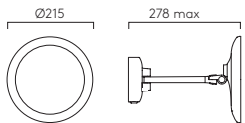

Mascali

ZONES 2 3

	LAMP	WATT	INPUT	K	CRI	Lm	IP	CLASS				
PCh 1373020	Integral LED	7.4W	100-240V	3000	90	110	44	□	✓	✓	✓	✓
MB 1373022