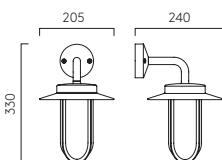

▼ Lamp excluded / La lampe EXCLU / La lampadina esclusi / Das Leuchtmittel ist ausgeschlossen