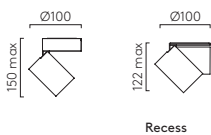

Lynx

Includes removable glare guard

	LAMP	WATT	INPUT	K	CRI	Lm	CLASS		
	MW 1403007 MB 1403006	Integral LED	12.1W	Mains 230V	3000	80	741 - 810		Phase ✓
Recess	MW 1403009	Integral LED	12.1W	Mains 230V	3000	80	741 - 810		Phase ✓