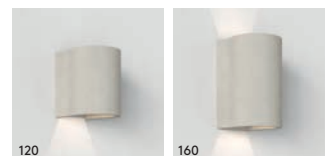

Suitable for use within five miles (eight km) of the coast or in other onerous environments. / Convient pour une utilisation à moins de huit kilomètres de la côte ou dans d'autres environnements difficiles / Geeignet für den Einsatz innerhalb von acht Kilometern Entfernung zur Küste oder in anderen rauen Umgebungen. / Adatto per l'uso entro cinque miglia (otto km) dalla costa o in altri ambienti gravosi.