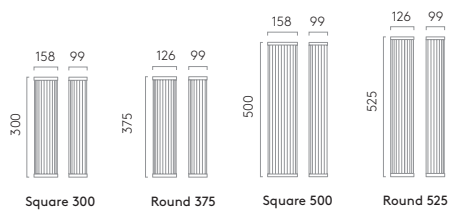

▼ Lamp excluded / La lampe exclu / Das Leuchtmittel ist ausgeschlossen / La lampadina esclusi.