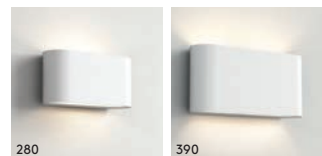

▼ Lamp excluded / La lampe exclu / Das Leuchtmittel ist ausgeschlossen / La lampadina esclusi.
Can be painted / Peut être peint / kann lackiert werden / Può essere verniciato.