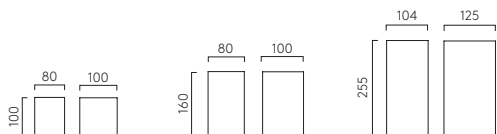

255

Dunbar

	LAMP	WATT	INPUT	K	CRI	Lm	IP	CLASS	
100	TB 1384003	Integral LED	3.7W	Mains 230V	3000	90 64	65	⊕	✓
160	TB 1384004	Integral LED	5.8W	Mains 230V	3000	90 76	65	⊕	✓
255	TB 1384005	Integral LED	7.5W	Mains 230V	3000	80 303	65	⊕	✓