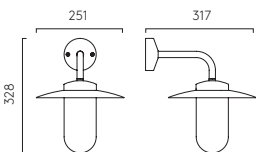

* Lamp excluded / La lampe exclu / Das Leuchtmittel ist ausgeschlossen / La lampadina esclusi.