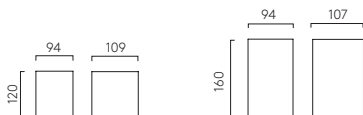

Suitable for use within five miles (eight km) of the coast or in other onerous environments. / Convient pour une utilisation à moins de huit kilomètres de la côte ou dans d'autres environnements difficiles / Geeignet für den Einsatz innerhalb von acht Kilometern Entfernung zur Küste oder in anderen rauen Umgebungen. / Adatto per l'uso entro cinque miglia (otto km) dalla costa o in altri ambienti gravosi.