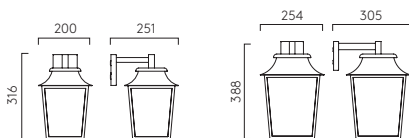

▼ Lamp excluded/La lampe exclu/Das Leuchtmittel ist ausgeschlossen/La lampadina esclusi.