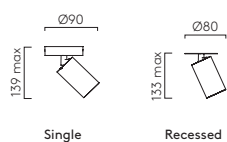

Can

Includes removable glare guard

			LAMP	WATT	INPUT	K	CRI	Lm	CLASS		
50 Single	1396024	1396025	Integral LED	8.2W	220-240V	3000	90	509-544		Phase	✓
50 Recessed	1396028	1396029	Integral LED	8.2W	220-240V	3000	90	509-544		Phase	✓