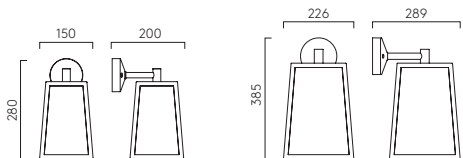

* Lamp excluded / La lampe exclu / Das Leuchtmittel ist ausgeschlossen / La lampadina esclusi.