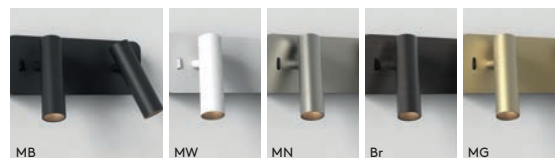

Enna Twin

		LAMP	WATT	INPUT	K	CRI	Lm	CLASS										
MB	1058192	MW	1058194	MN	1058195	Br	1058197	MG	1058196	Integral LED	6.6W	100-240V	2700	90	340		✓	✓