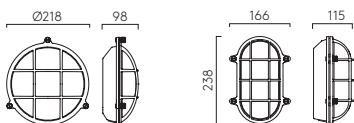

* Lamp excluded / La lampe exclu / Das Leuchtmittel ist ausgeschlossen / La lampadina esclusi.