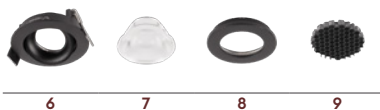

ACCESSORIES

		Ø	▲
1.1121.8102	Frame fix IP20*	50	- 1
1.1121.8103	Frame fix IP20*	50	- 2
1.1121.8104	Frame round deep fix IP54*	55	- 3
1.1121.8105	Frame round deep fix IP54*	55	- 4
1.1121.8106	Frame round tiltable fix IP20*	65	- 5
1.1121.8107	Frame round tiltable fix IP20*	65	- 6
1.1121.8002	Lens	-	25° 7
1.1121.8003	Lens	-	45° 7
1.1121.8004	Lens	-	60° 7
1.1121.8101	Black ring	35	- 8
1.1121.8001	Honeycomb	-	- 9