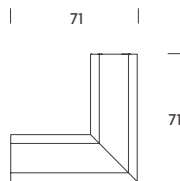

2 5 Right L joint | Left L joint