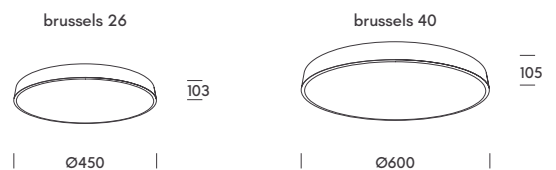

W (multi)	K (3CCT)	Real lm (3K-3K2-4K)	▲	V
brussels 26					
●	1.2025.6118	26	3K-3K2-4K	2630-2720-2760	90° 220-240
●	1.2025.6218	26	3K-3K2-4K	2630-2720-2760	90° 220-240
brussels 40					
●	1.2026.6118	40	3K-3K2-4K	4120-4230-4340	90° 220-240
●	1.2026.6218	40	3K-3K2-4K	4120-4230-4340	90° 220-240

ACCESSORIES		Width · Height (mm)	Length cables (mm)	
●	1.2025.8101	Suspension kit (Brussels 20 · 40)	Ø136x33	200 1
●	1.2025.8201	Suspension kit (Brussels 20 · 40)	Ø136x33	200 1