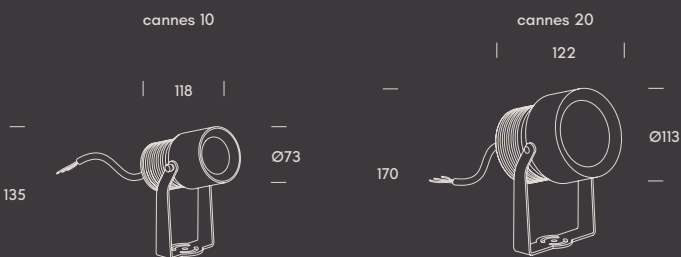

ACCESSORIES

● 2.5220.8003	1 m strap for tree up to Ø 30 cm	1
---------------	----------------------------------	---

1

haiti.

zoom

Haiti stands out as one of our most complete outdoor spotlights. Its compact cylindrical design features an adjustable 18°-60° zoom to suit every lighting need. With base or spike installation and the H₂O stop system, it ensures reliability and performance even in demanding conditions.