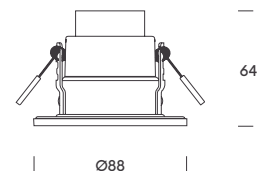

ACCESSORIES

- 1.1066.8001 Black ring 1
- 1.1066.8002 Chrome ring 2

CUT OUT Ø70 mm
MIN. HEIGHT 80 mm

vietnam.

With its ultra-slim design and IP65 front, Vietnam is designed for low-ceiling applications where space is limited but technical and aesthetic demands remain high. Its silicone seal ensures durability and reliability in humid environments, providing versatility without compromising discretion.