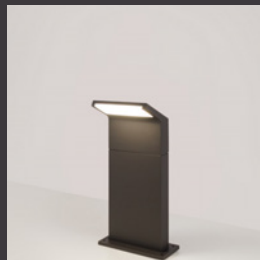

jamaica . 309