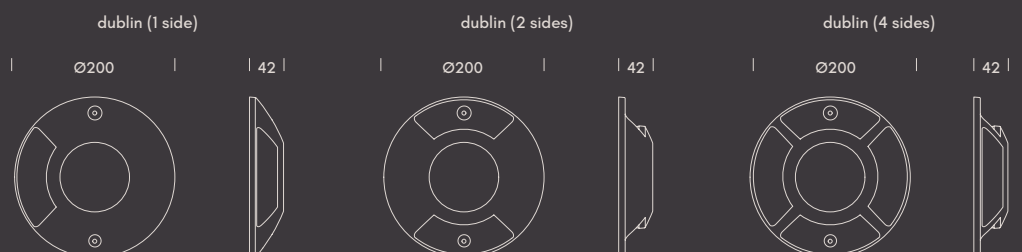

dublin.

surface uplight

Dublin is a family of uplights designed to bring character to outdoor spaces. Available in three versions (with 1, 2, or 3 light openings), it lets you create different lighting effects to highlight pathways or specific areas. Its aluminum body and IP67 protection ensure durability, while the anthracite finish adds a timeless aesthetic.

IP 67
IK 10
CRI >80
PF >0,5
DRIVER INCL
50.000H LIFE
FLICKER FREE
AL BODY
PC DIFUSSER
CB
RETILAP

	W	K	Real lm	▲	V
dublin (1 side)					
● 2.4121.1312	6	3000	110	36°	100-240
dublin (2 sides)					
● 2.4122.1312	2x6	3000	140	2x36°	100-240
dublin (4 sides)					
● 2.4124.1312	4x3	3000	205	4x36°	100-240