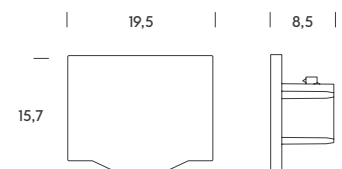

Your own configuration

Track shown with power feed from right

REMOTE
POWER SUPPLY
pag.168

track lights

panels & industrial

table

ceiling

wall

floor