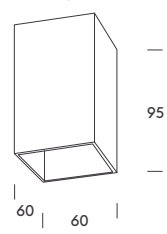

surface

suspension

wall

track lights

panels & industrial

table

ceiling

wall

floor

bogota square single