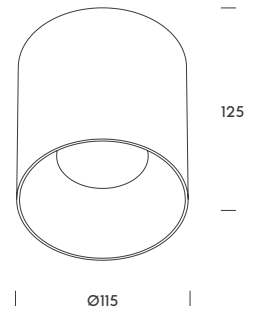

nepal 30 round