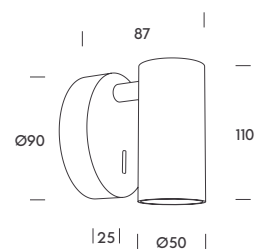

bogota s.

reading

The most compact version of the Bogotá family preserves its clean, understated silhouette in a reduced format, perfect for headboards and rest areas. Compatible with GU10 bulbs and equipped with an on/off switch, it's available in white or black. A simple, elegant and versatile solution for hospitality or residential projects.

	W	Holder	V
● 1.3005.1190 (White inner ring)	3,5	GU10	100-240
● 1.3005.1290 (Black inner ring)	3,5	GU10	100-240

Lámpara MR11 no incluida.
MR11 bulb not included.
Lampe MR11 non incluse.

ACCESSORIES

	bulb	W	K	CRI	▲	V
● 1.2020.8000	MR11 GU10 Ø35mm	3W	3000	>80	40	230 1

1

wall

track lights

panels & industrial

table

ceiling

wall

floor

Related products