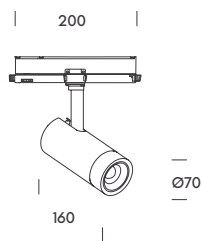

tokyo 15 dali