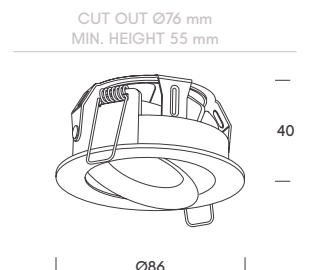

ceiling recessed
surface
suspension
wall
wall
track lights
panels & industrial
table
ceiling
wall
floor