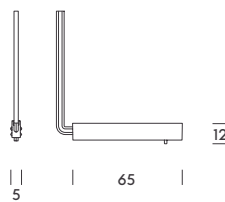

Your own configuration

Track shown with power feed from right

REMOTE
POWER SUPPLY
pag.168

track lights

panels & industrial

table

ceiling

wall

floor