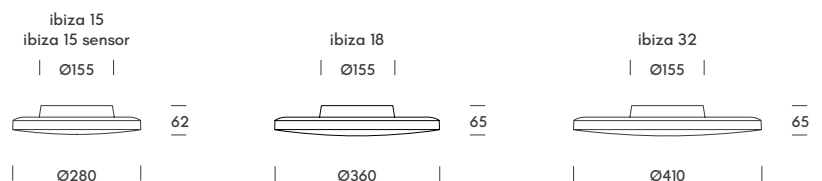

ibiza.

Ibiza is a family of ceiling and wall luminaires with a clean, functional design that adapts to different spaces. It features independent switches to adjust power and color temperature, offering flexibility for every project. With IP65 protection, it is ideal for common areas, corridors, or humid spaces such as changing rooms. In addition, it is available in a motion sensor version to add efficiency and convenience.

IP 65 · IK 08 · CRI >80 · DRIVER INCL · ON OFF · PF >0,9 · 35.000H LIFE · PP BODY · PP DIFFUSER · **CB** · RETILAP

	W (multi)	K (3CCT)	Real lm (2K7-3K2-4K)	▲	V
ibiza 15					
1.2030.1118	10 15	2K7-3K2-4K	1045-1170-1135 1390-1605-1525	110°	220-240
ibiza 15 sensor *					
1.2035.1118	10 15	2K7-3K2-4K	1045-1170-1135 1390-1605-1525	110°	220-240
ibiza 18					
1.2031.1118	13 18	2K7-3K2-4K	1220-1335-1320 1670-1855-1790	110°	220-240
ibiza 32					
1.2032.1118	22 32	2K7-3K2-4K	2125-2355-2290 2925-3270-3105	110°	220-240

* Sensor de movimiento: se apaga tras 5s, 1 min, 3 min o 10 min
Sensor de luz: se enciende por debajo de 25lx
Motion sensor: Turns off after 5s, 1 min, 3 min or 10 min
Light sensor: Turns on below 25lx
Capteur de mouvement : s'éteint après 5s, 1 min, 3 min ou 10 min
Capteur de luminosité : s'allume en dessous de 25lx

ACCESSORIES

1.2030.8101	Suspension kit 1,5m. with slim canopy	-	-	1
1.2030.8102	Tilttable wall/ceiling bracket	355°	90°	2
1.2030.8103	Tilttable 3 phases track adapter	355°	90°	3