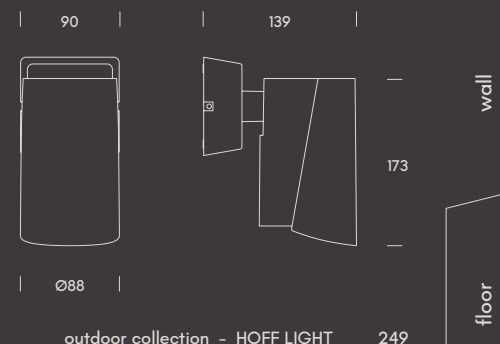

Related products

cuba spike
page 267