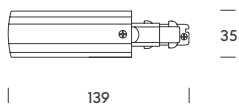

1 Left earth electrode
Right earth electrode