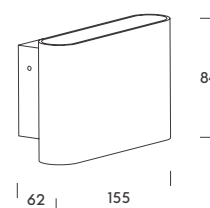

greece.

up & down

Designed to complement without overwhelming, Greece softens the space with a warm, diffuse Up & Down light. Its rectangular shape with rounded edges brings visual calm, blending naturally into hallways and transitional areas. With only 6 cm of depth, it's a discreet solution for projects that favour subtlety.

CRI >80 DRIVER INCL PF >0,95 50.000H LIFE FLICKER FREE AL BODY **CB** RETILAP

	W	K	Real lm	V
● 1.3010.1111	8	2700	400	100-240
● 1.3010.1112	8	3000	400	100-240