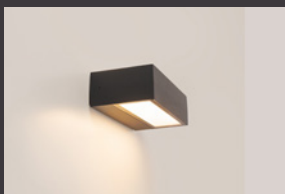

PC
DIFFUSER

CB

RETILAP

	W	K (3CCT)	Real lm (2K7-3K2-4K)	▲	V
● 2.3042.1118	10	2K7-3K2-4K	610-640-710	110° . 110°	220-240
● 2.3042.1318	10	2K7-3K2-4K	610-640-710	110° . 110°	220-240

panama.

up . down

Panama combines soft lines and balanced proportions in a wall light just 28 mm thick. With an aluminum body and rounded ends, it projects a 110° up&down effect that brings elegance and uniformity to walls and entrances. Available in two sizes (115 and 175 mm) and in white or anthracite finishes.