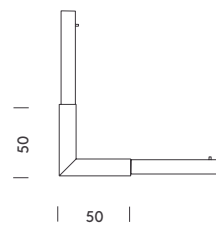

2 L joint + electrical connector