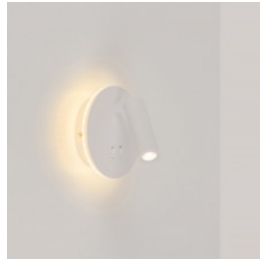

england . 127