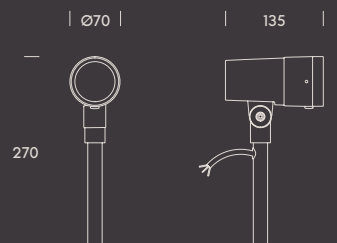

haiti.

zoom

Haiti stands out as one of our most complete outdoor spotlights. Its compact cylindrical design features an adjustable 18°-60° zoom to suit every lighting need. With base or spike installation and the H₂O stop system, it ensures reliability and performance even in demanding conditions.

	W	K	Real lm	▲	V
● 2.5211.1312	11	3000	480	18-60°	100-240
● 2.5211.1612	11	3000	480	18-60°	100-240

Pincho de plástico incluido.
Plastic spike included.
Piquet en plastique inclus.