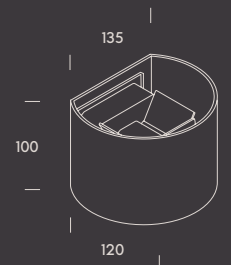

palma round