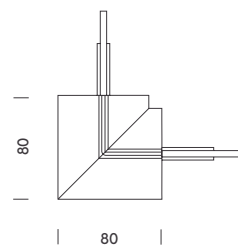

4 L joint wall-ceiling + electrical connector

5 End cap