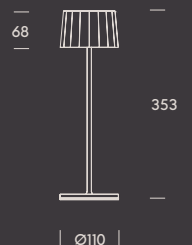

ceiling

wall

floor