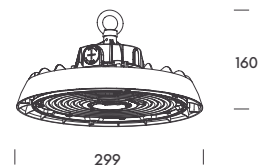

poland.

gen3

Poland is a robust solution for industrial projects that demand power and flexibility. Its Triple CCT Switch offers three wattages (100/125/150W) and color temperatures (3500K/4000K/5000K). With a 60°, 90° and 110° beam and CRI ≥ 80, it delivers wide, quality light, while IP65 protection ensures lasting performance.

	W (multi)	K (3CCT)	Real lm (3K5-4K-5K)	▲	V
● 1.6153.2218	100 125 150	3K5-4K-5K	15370-16220-15820 18250-19530-18800 22360-23880-22560	60°-90°-110°	120-277

ACCESSORIES

- 1.6153.8204 Aluminum reflector 1
- 1.6153.8202 Wire guard 2
- 1.6153.8201 Yoke surface bracket 3
- 1.6151.8003 Safety sling 4
- 1.6153.8010 Microwave sensor 5
- 1.6153.8011 Bluetooth sensor 6

panels & industrial

table

ceiling

wall

floor