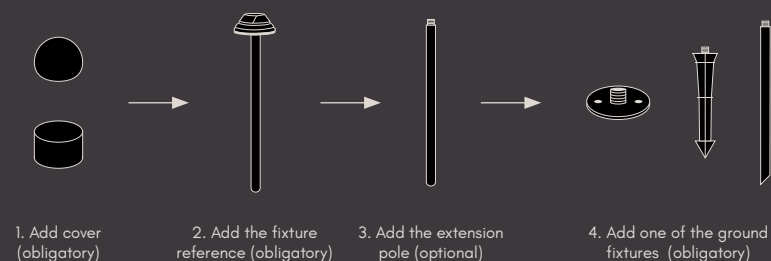

Your own configuration

belize.

Belize guides your steps with a discreet and timeless light. Designed for outdoor pathways and gardens, it blends naturally into the space while ensuring comfort and safety. Its warm glow transforms everyday routes into welcoming experiences, bringing both functionality and charm to your outdoor projects.