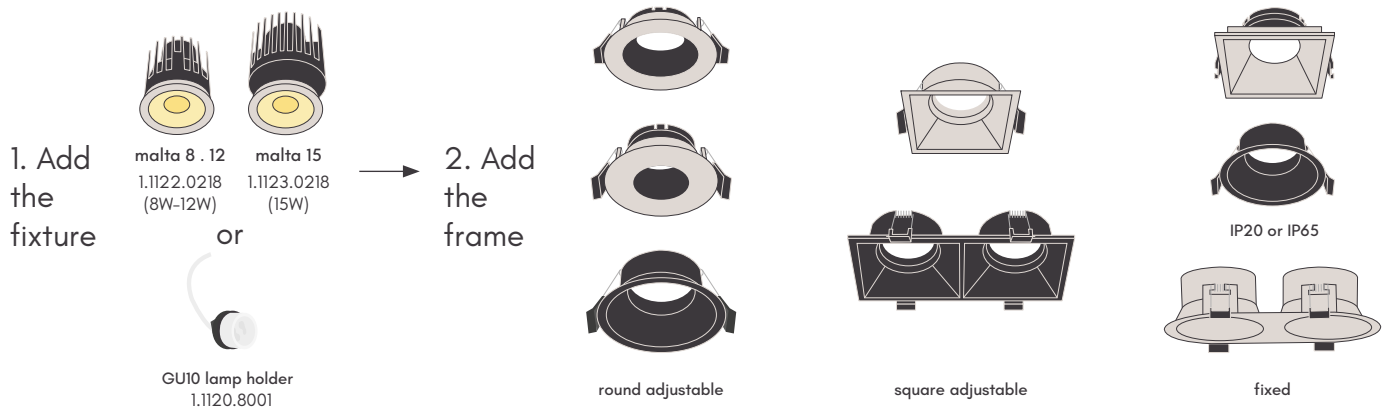

malta.

frames

	Malta 8 12	Malta 15
round adjustable		
malta round adjustable gen2		
● 1.1120.8114	Ø70x100	Ø70x130
● 1.1120.8115	Ø70x100	Ø70x130
malta comfort adjustable gen2		
● 1.1120.8116	Ø70x105	Ø70x135
malta round single adjustable		
● 1.1120.8117	Ø85x100	Ø85x130
● 1.1120.8217	Ø85x100	Ø85x130
square adjustable		
malta square single adjustable		
● 1.1120.8118	80x80x100	80x80x130
● 1.1120.8218	80x80x100	80x80x130
malta square double adjustable		
● 1.1120.8119	160x80x104	160x80x134
● 1.1120.8219	160x80x104	160x80x134
fixed		
malta square		
● 1.1120.8104	76x76x110	76x76x140
● 1.1120.8105	76x76x110	76x76x140
malta round IP20		
● 1.1120.8108	Ø75x110	Ø75x140
● 1.1120.8208	Ø75x110	Ø75x140
malta round IP65		
● 1.1120.8109	Ø75x110	Ø75x140
● 1.1120.8209	Ø75x110	Ø75x140
malta round double IP20		
● 1.1120.8120	Ø75x154x110	Ø75x154x140
● 1.1120.8220	Ø75x154x110	Ø75x154x140

	Malta 8 12	Malta 15
semi recessed		
malta semi recessed round		
● 1.1120.8112	Ø64x90	Ø64x120
● 1.1120.8212	Ø64x90	Ø64x120
malta semi recessed square		
● 1.1120.8113	Ø64x86	Ø64x116
● 1.1120.8213	Ø64x86	Ø64x116
cardan		
malta cardan single		
● 1.1120.8110	85x85x100	85x85x130
malta cardan double		
● 1.1120.8111	160x85x100	160x85x130
trimless		
malta trimless round		
● 1.1120.8106	Ø85x105	Ø85x135
● 1.1120.8206	Ø85x105	Ø85x135
malta trimless square		
● 1.1120.8107	75x78x110	75x78x140
● 1.1120.8207	75x78x110	75x78x140

Your own configuration