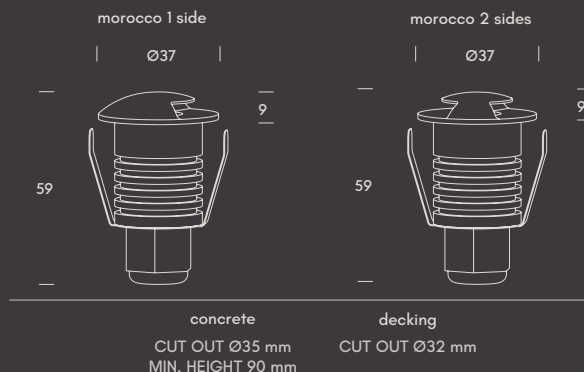

morocco. 316 stainless steel

Morocco is a family of stainless steel uplights with IP67, perfect for outdoors. Available with one or two light openings, its 3000K LED casts a warm glow to highlight paths or details. Compact and durable, Morocco blends timeless design and functionality, ideal for bringing elegance to your projects.

	W	mA	K	Real lm
morocco 1 side				
● 2.4105.0512	1	350	3000	50
	2	700		100
morocco 2 sides				
● 2.4106.0512	1	350	3000	50
	2	700		100

Cajetín de empotrar incluido.
Recessed box included.
Boîte d'encastrement incluse.

DRIVERS ON-OFF

	W	mA	V
4.1011.1303	3,5	350	100-240
4.3041.1201	EU 1-8	350	100-240
4.1013.1304	3	700	100-240
4.3043.1201	EU 6	700	100-240