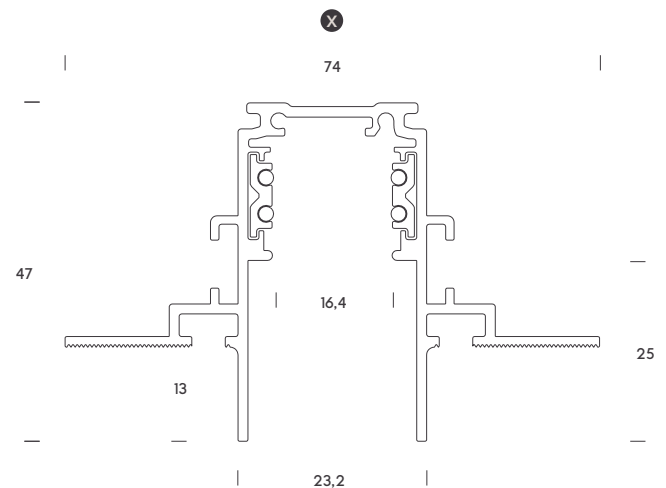

assen.

recessed trimless track 48V

- 1.5600.8207 1m trimless track
- 1.5600.8208 2m trimless track

Cover track included

ACCESSORIES

- 1.5600.8231 Right power connector * 1
- 1.5600.8230 Left power connector * 1
- 1.5600.8222 Right L joint 2
- 1.5600.8234 Electrical connector L ** 3
- 1.5600.8235 Flexible electrical connector 4
- 1.5600.8221 Left L joint 5
- 1.5600.8233 Recessed intermedium elec. connector 6
- 1.5600.8223 L joint wall-ceiling 7
- 1.5600.8225 End cap 8

* Cable not included
** Recommended for suspended applications
(Not suitable for L joints wall-ceiling)

INNER TRACK POWER SUPPLY ON-OFF & DALI

	W	Vac	V
1.5600.8002	100	220-240	48
1.5600.8003	250	220-240	48

30cm cable included

REMOTE POWER SUPPLY ON-OFF

	W	Vac	V
4.2014.1101	150	120-240	48
4.2034.1102	150	220-240	48
4.2034.1101	240	220-240	48

Scale 1:1