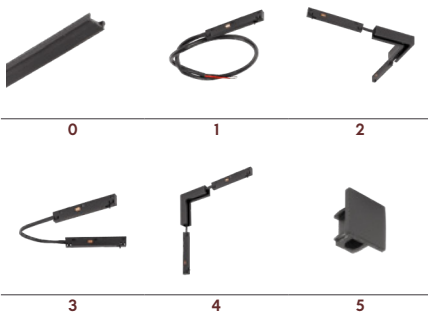

monza.

surface track 24V

- 1.5700.8201 1m surface track
- 1.5700.8202 2m surface track

ACCESSORIES

- 1.5700.8222 Cover track 1m. 0
- 1.5700.8220 Power connector 1
- 1.5700.8211 L joint + electrical connector 2
- 1.5700.8221 Flexible electrical connector (24cm) 3
- 1.5700.8223 Flexible electrical connector (15cm) 3
- 1.5700.8212 L joint wall-ceiling + electrical connector 4
- 1.5700.8214 End cap 5