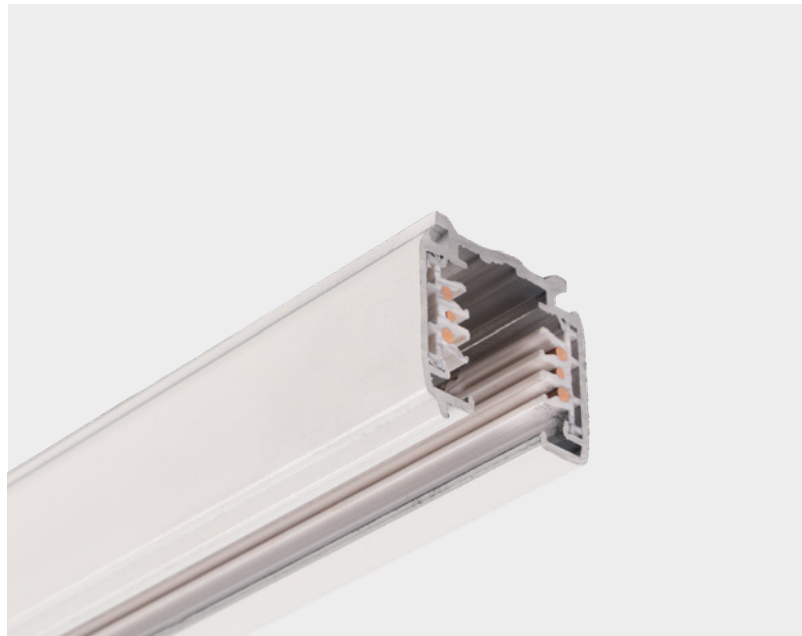

track.

dali
16A . 100-240V

●	1.5000.8152	2m dali track
●	1.5000.8252	2m dali track
●	1.5000.8153	3m dali track
●	1.5000.8253	3m dali track

ACCESSORIES

●	1.5000.8160	Left earth electrode	1
●	1.5000.8161	Right earth electrode	1
●	1.5000.8260	Left earth electrode	
●	1.5000.8261	Right earth electrode	
●	1.5000.8118	End cap	2
●	1.5000.8218	End cap	
●	1.5000.8166	Straight joint	3
●	1.5000.8266	Straight joint	
●	1.5000.8162	Central connector	4
●	1.5000.8262	Central connector	
●	1.5000.8163	Left L-connector	5
●	1.5000.8164	Right L-connector	5
●	1.5000.8263	Left L-connector	
●	1.5000.8264	Right L-connector	
●	1.5000.8170	Left T-connector (L1 & R1 DALI)	6
●	1.5000.8171	Right T-connector (L1 & R1 DALI)	6
●	1.5000.8270	Left T-connector (L1 & R1 DALI)	
●	1.5000.8271	Right T-connector (L1 & R1 DALI)	
●	1.5000.8172	Left T-connector (L2 & R2 DALI)	
●	1.5000.8173	Right T-connector (L2 & R2 DALI)	
●	1.5000.8272	Left T-connector (L2 & R2 DALI)	
●	1.5000.8273	Right T-connector (L2 & R2 DALI)	
●	1.5000.8167	Flexible joint	7
●	1.5000.8267	Flexible joint	
●	1.5000.8001	5m. suspension kit	8
●	1.5000.8002	5m. suspension kit	

Scale 1:1