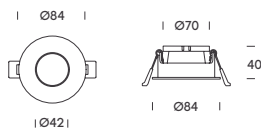

malta comfort adjustable gen2