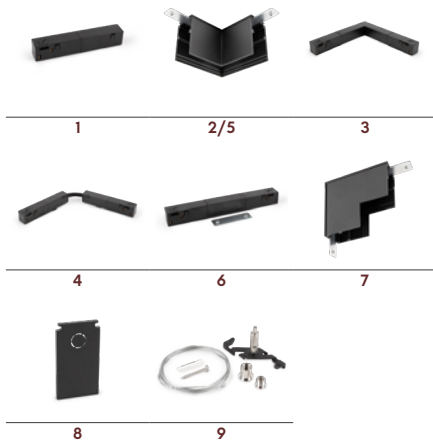

assen.

surface deep track 48V

- 1.5600.8204 1m surface deep track
- 1.5600.8205 2m surface deep track

Cover track included

ACCESSORIES

- 1.5600.8231 Right power connector * 1
- 1.5600.8230 Left power connector * 1
- 1.5600.8217 Right L joint 2
- 1.5600.8234 Electrical connector L ** 3
- 1.5600.8235 Flexible electrical connector 4
- 1.5600.8216 Left L joint 5
- 1.5600.8232 Intermedium electrical connector 6
- 1.5600.8218 L joint wall-ceiling 7
- 1.5600.8220 End cap 8
- 1.5600.8001 3m. suspension kit 9

* Cable not included

** Recommended for suspended applications
(Not suitable for L joints wall-ceiling)