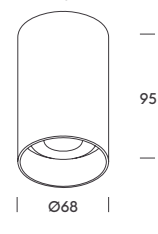

bogota round single