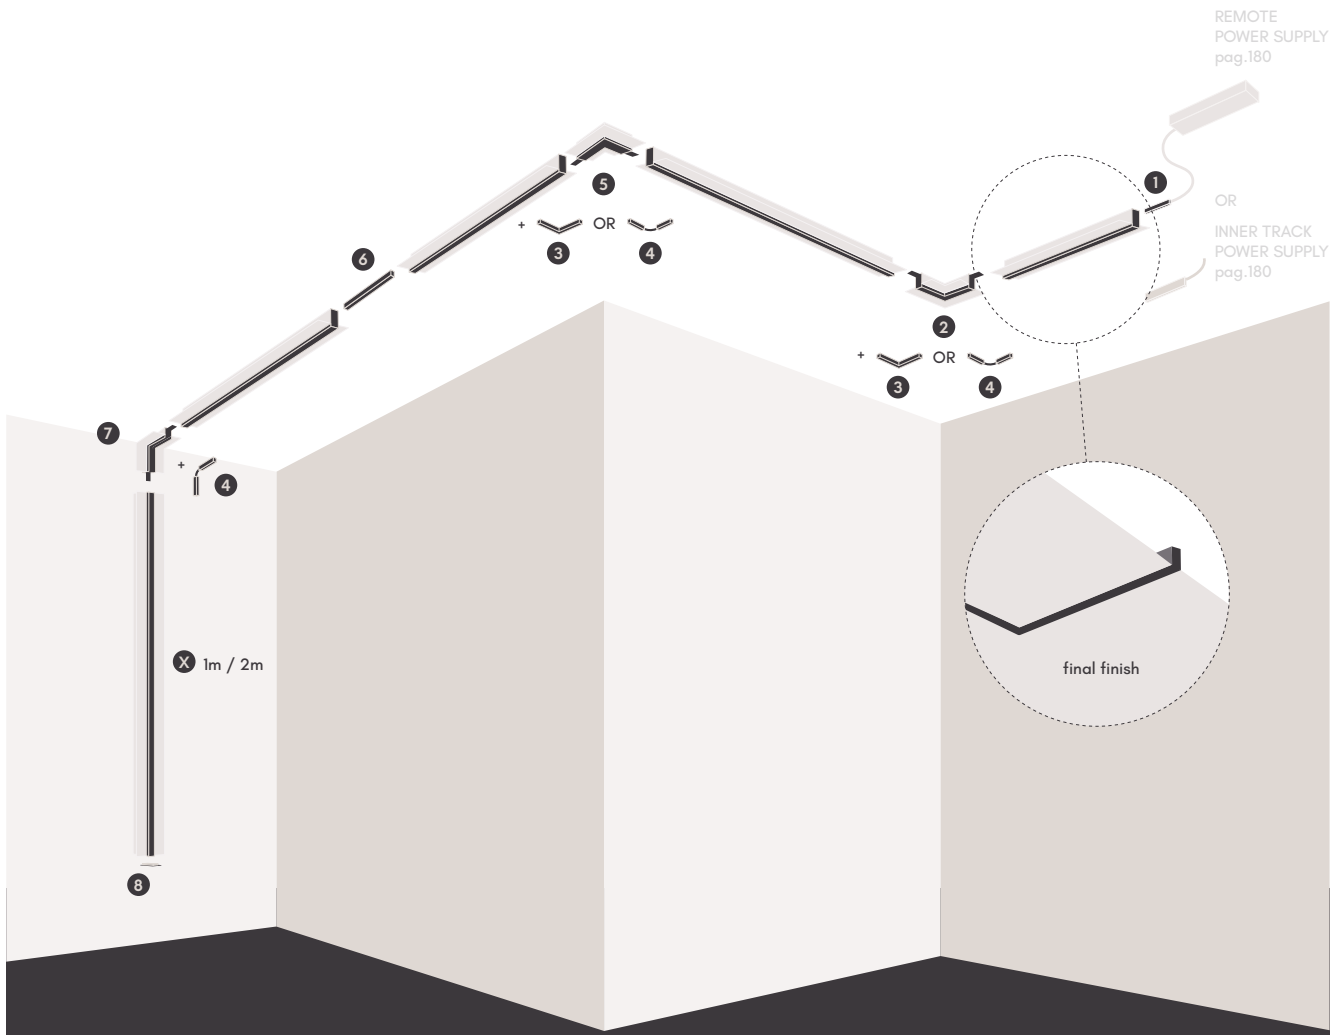

30cm cable included

REMOTE POWER SUPPLY ON-OFF

	W	Vac	V
4.2014.1101	150	120-240	48
4.2034.1102	150	220-240	48
4.2034.1101	240	220-240	48

Scale 1:1

Your own configuration

Track shown with power feed from right