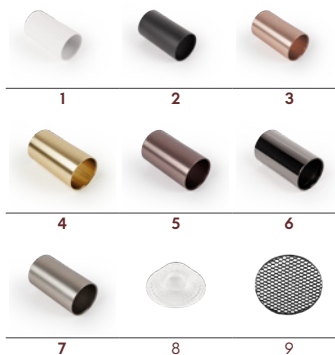

ACCESSORIES

for assen 15 colors

- 1.5632.8101 Tube white 1
- 1.5632.8102 Tube black 2
- 1.5632.8103 Tube brushed rose gold 3
- 1.5632.8104 Tube brushed gold 4
- 1.5632.8105 Tube brushed bronze 5
- 1.5632.8106 Tube electroplated titanium 6
- 1.5632.8107 Tube electroplated nickel 7
- 1.5632.8002 Lens 24° 8
- 1.5632.8003 Lens 36° 8
- 1.5632.8001 Honeycomb 9