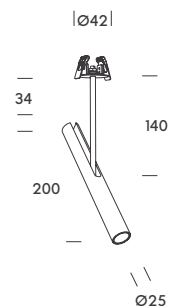

CUT OUT Ø36 mm
MIN. HEIGHT 55 mm