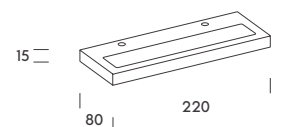

 CRI >90
  TRIAC
 40.000H LIFE
 FLICKER FREE
 AL BODY
 PMMA DIFFUSER
 CB RETILAP

	W	K	Real lm	▲	V
● 1.3013.7111	20	2700	1340	110°	220-240
● 1.3013.7112	20	3000	1410	110°	220-240

greece.

up & down

Designed to complement without overwhelming, Greece softens the space with a warm, diffuse Up & Down light. Its rectangular shape with rounded edges brings visual calm, blending naturally into hallways and transitional areas. With only 6 cm of depth, it's a discreet solution for projects that favour subtlety.