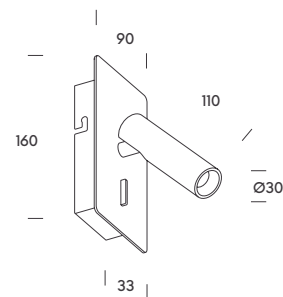

wall

track lights

panels & industrial

table

ceiling

wall

floor