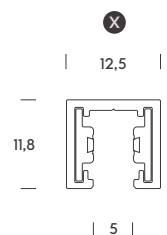

REMOTE POWER SUPPLY CASAMBI

	W	Vac	V
4.9101.5003	150	198-264	24