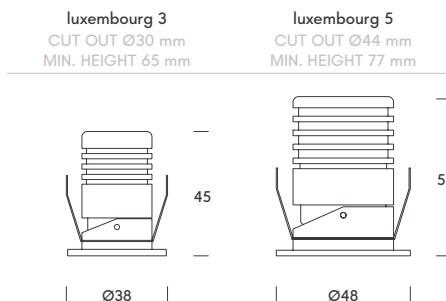

ceiling recessed
surface
suspension
wall
track lights
panels & industrial
table
ceiling
wall
floor