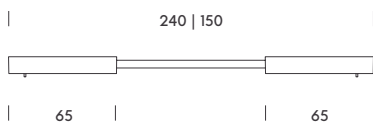

3 Flexible electrical connector