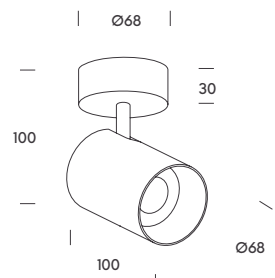

bogota spotlight base