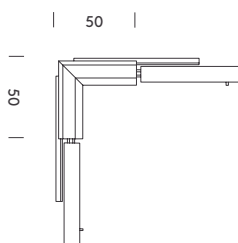

Your own configuration

Track shown with power feed from right

REMOTE
POWER SUPPLY
pag.168

track lights

panels & industrial

table

ceiling

wall

floor