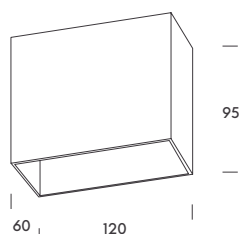

bogota square double