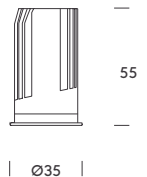

led module

frame tiltable ± 30°

frame fix