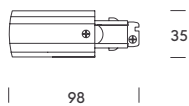

1. **1** Left earth electrode
   Right earth electrode

1. **2** End cap

1. **3** Straight joint

1. **4** Central connector

1. **5** Left L-connector
   Right L-connector

1. **6** Left T-connector
   Right T-connector

1. **7** Flexible joint

1. **8** 5m. suspension kit

1. **9** Surface mounted base