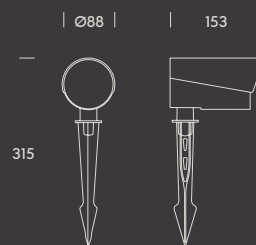

Related products

cuba base
page 249