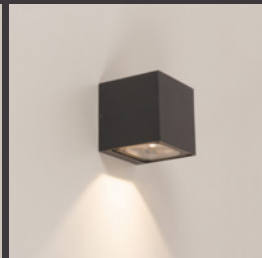

outdoor

portable
lamps

recessed
downlights

surface
fixtures

wall
lights

ghana . 229