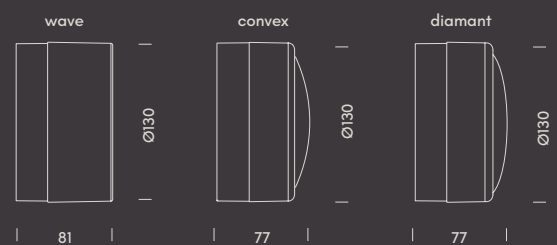

glasgow.

Glasgow plays with light and glass to reshape the atmosphere. Its solid glass shade, available in three textures and finishes, casts a soft, enveloping glow. A decorative piece in its own right, it pairs with interchangeable ring colours and 3CCT technology to shape the mood freely. A design that adds character to any space.

IP 65 IK 07 CRI >90 DRIVER INCL TRIAC PF >0,9 50.000H LIFE FLICKER FREE PC BODY GLASS DIFFUSER **CB** RETILAP

	W	K (3CCT)	Real lm (2K2-2K7-3K)	▲	V
● 2.3006.1218	6	2K2-2K7-3K	400-420-450	125°	200-240

Necesita un cristal.
Needs a glass.
Un verre est nécessaire.

ACCESSORIES

glass

- 2.3006.8001 Clear wave 1
- 2.3006.8002 Clear convex 2
- 2.3006.8003 Clear diamant 3
- 2.3006.8004 Smoked wave 4
- 2.3006.8005 Smoked convex 5
- 2.3006.8006 Smoked diamant 6
- 2.3006.8007 Amber wave 7
- 2.3006.8008 Amber convex 8
- 2.3006.8009 Amber diamant 9

rings

- 2.3006.8010 White 10
- 2.3006.8011 Black 11
- 2.3006.8012 Gold 12
- 2.3006.8013 Nickel 13
- 2.3006.8014 Bronze 14