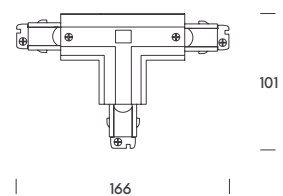

Scale 1:1

Peugeot Maam, Barcelona, Spain .

- 1** Left earth electrode
Right earth electrode

- 2** End cap

- 3** Straight joint

- 4** Central connector

- 5** Left L-connector
Right L-connector

- 6** Left T-connector
Right T-connector