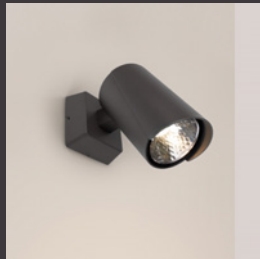

spotlights

cuba base . 249