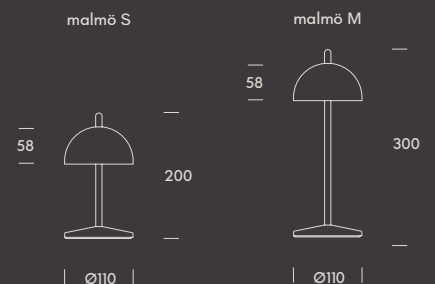

malmö.

portable lamp

Defined by serene and essential geometry, Malmö treats light as a subtle gesture. Its hemispherical shade hovers above a slender body, shaping a harmonious and minimalist silhouette. Available in two sizes and with tunable white control, it offers versatility without losing its quiet character. With an IP65 rating and aluminium body, it's a durable companion for both indoor and outdoor use.

	W	K (2CCT)	Real lm (2K7-4K)	▲	V
malmö S					
● 2.9005.1118	3,5	2K7-4K	200	100°	5 DC
malmö M					
● 2.9006.1118	3,5	2K7-4K	200	100°	5 DC

25% of light - 28 hours runtime
50% of light - 14 hours runtime
75% of light - 10 hours runtime
100% of light - 9 hours runtime
Charge time 6 hours