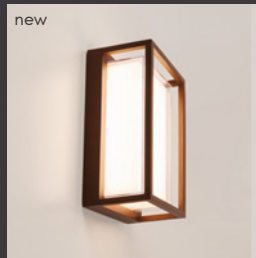

costa rica . 231