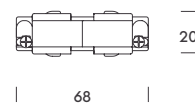

Scale 1:1

Peugeot Maam, Barcelona, Spain .

- 1** Left earth electrode
Right earth electrode

- 2** End cap

- 3** Straight joint

- 4** Central connector

- 5** Left L-connector
Right L-connector

- 6** Left T-connector
Right T-connector