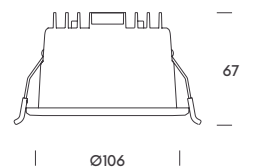

ceiling recessed
surface
suspension
wall
track lights
panels & industrial
table
ceiling
wall
floor

CUT OUT Ø90 mm
MIN. HEIGHT 87 mm

boston.

Boston is designed for environments that demand visual comfort and durability. Its aluminum body and reflector, combined with UGR<19 and CCT Switch, ensure uniform, glare-free light. Available in three sizes, it is a reliable partner for offices and professional spaces.