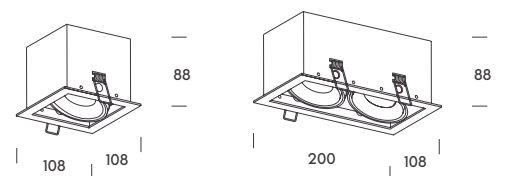

for colombia 10 . 20

4.3069.6102	EU	5,5-22	125-500
			220-240

colombia 10
CUT OUT 97x97 mm
MIN. HEIGHT 100 mm

colombia 20
CUT OUT 183x97 mm
MIN. HEIGHT 100 mm

ROOMS
102-120

zermatt.

Zermatt is a family of trimless mini downlights conceived to disappear into the ceiling. Available in two sizes, Zermatt 7 (Ø45 mm) and the ultra-compact Zermatt 5 (Ø34 mm), it adapts to different project needs. Zermatt 7 allows recessed or semi-recessed installation, while Zermatt 5 is fully recessed. Both versions offer decorative inner rings in multiple finishes, adding subtle character to a discreet and precise design.