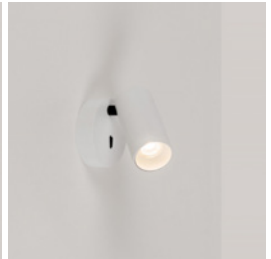

bogota s . 131