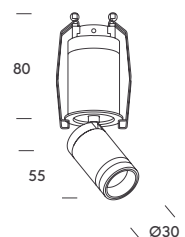

CUT OUT Ø38 mm
MIN. HEIGHT 90 mm