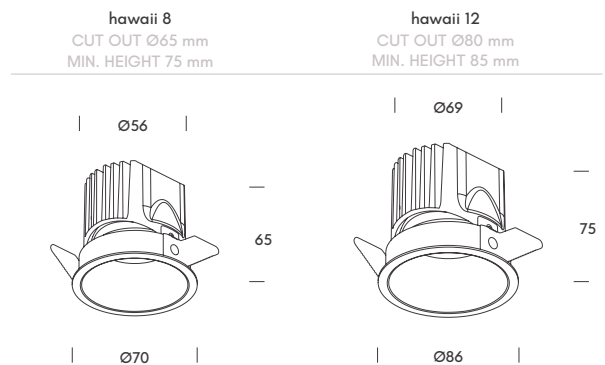

for hawaii 12			
4.3069.6101	EU	3-38	300-1050
			220-240

20° tilt with a subtle manual gesture

ceiling recessed
surface
suspension
wall
wall
track lights
panels & industrial
table
ceiling
wall
floor

bonn.