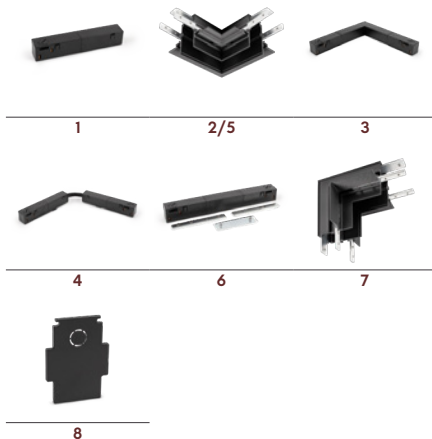

assen.

recessed trimless track 48V

- 1.5600.8207 1m trimless track
- 1.5600.8208 2m trimless track

Cover track included

ACCESSORIES

- 1.5600.8231 Right power connector * 1
- 1.5600.8230 Left power connector * 1
- 1.5600.8222 Right L joint 2
- 1.5600.8234 Electrical connector L ** 3
- 1.5600.8235 Flexible electrical connector 4
- 1.5600.8221 Left L joint 5
- 1.5600.8233 Recessed intermedium elec. connector 6
- 1.5600.8223 L joint wall-ceiling 7
- 1.5600.8225 End cap 8

* Cable not included
** Recommended for suspended applications
(Not suitable for L joints wall-ceiling)

INNER TRACK POWER SUPPLY ON-OFF & DALI

	W	Vac	V
1.5600.8002	100	220-240	48
1.5600.8003	250	220-240	48

30cm cable included

REMOTE POWER SUPPLY ON-OFF

	W	Vac	V
4.2014.1101	150	120-240	48
4.2034.1102	150	220-240	48
4.2034.1101	240	220-240	48

Scale 1:1