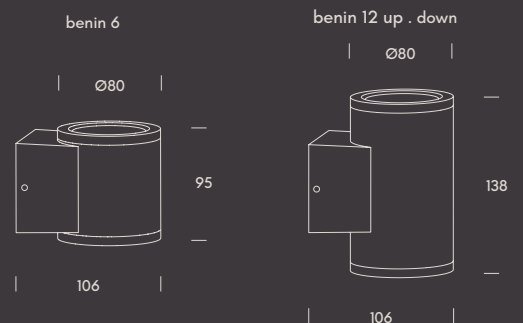

benin.

Benin is a robust cylindrical wall light designed to give visual strength to any space. Available in white or anthracite, it comes in two versions: a standard model and a larger one with an up&-down effect. Its aluminum body and IP54-IK08 protection ensure durability and performance.

IP
54

IK
08

CRI
>80

DRIVER
INCL

PF
>0,5

50.000H
LIFE

AL
BODY

GLASS
DIFFUSER

CB

RETILAP

	W	K	Real lm	▲	V
benin 6					
● 2.3071.1112	6	3000	400	45°	100-240
● 2.3071.1312	6	3000	400	45°	100-240
benin 12 up . down					
● 2.3072.1112	2x6	3000	800	30° . 30°	100-240
● 2.3072.1312	2x6	3000	800	30° . 30°	100-240