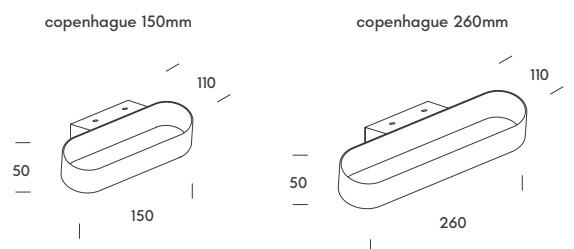

wall
track lights
panels & industrial
table
ceiling
wall
floor