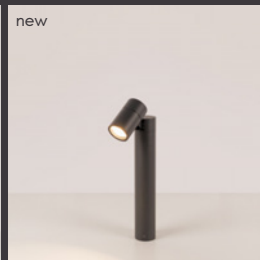

ecuador . 311

new