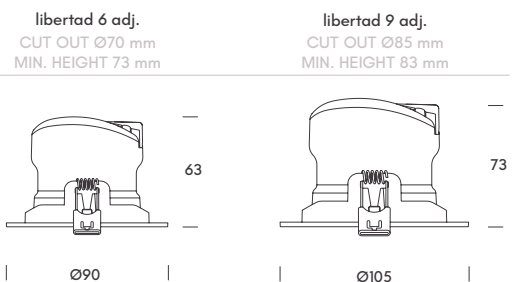

Related products

ceiling recessed
surface
suspension
wall
track lights
panels & industrial
table
ceiling
wall
floor