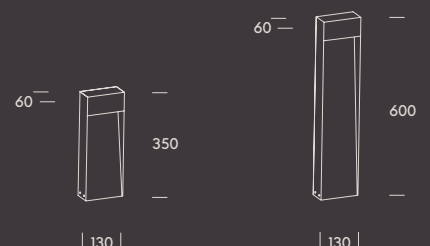

CCT (2200K, 2700K, 3200K o 4000K)
With lock system to keep the light just as you envisioned it.

stockholm 350

stockholm 600