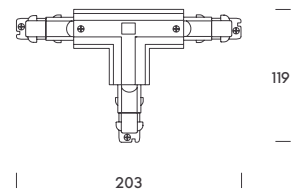

6 Left T-connector
Right T-connector