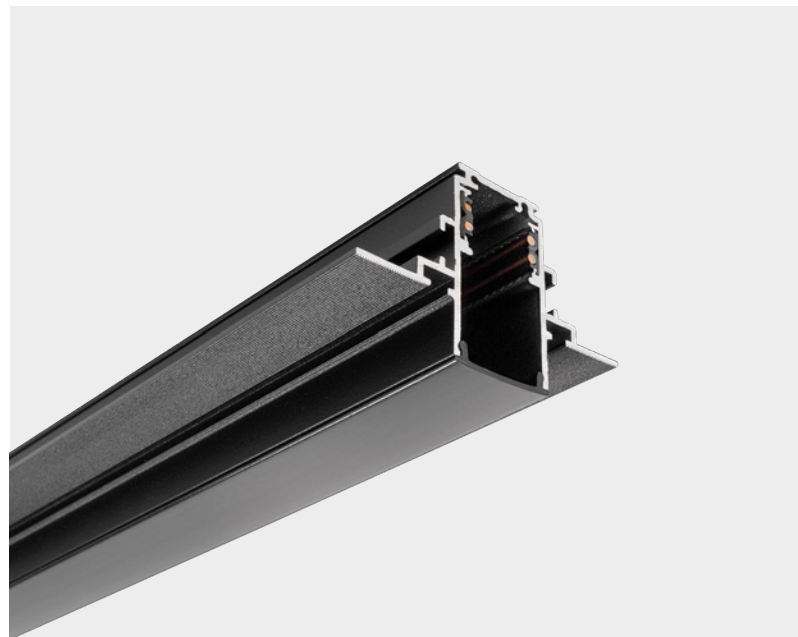

assen.

recessed trimless track 48V

- 1.5600.8207 1m trimless track
- 1.5600.8208 2m trimless track

Cover track included

ACCESSORIES

- 1.5600.8231 Right power connector * 1
- 1.5600.8230 Left power connector * 1
- 1.5600.8222 Right L joint 2
- 1.5600.8234 Electrical connector L ** 3
- 1.5600.8235 Flexible electrical connector 4
- 1.5600.8221 Left L joint 5
- 1.5600.8233 Recessed intermedium elec. connector 6
- 1.5600.8223 L joint wall-ceiling 7
- 1.5600.8225 End cap 8

* Cable not included
** Recommended for suspended applications
(Not suitable for L joints wall-ceiling)

INNER TRACK POWER SUPPLY ON-OFF & DALI

	W	Vac	V
1.5600.8002	100	220-240	48
1.5600.8003	250	220-240	48

30cm cable included

REMOTE POWER SUPPLY ON-OFF

	W	Vac	V
4.2014.1101	150	120-240	48
4.2034.1102	150	220-240	48
4.2034.1101	240	220-240	48

Scale 1:1