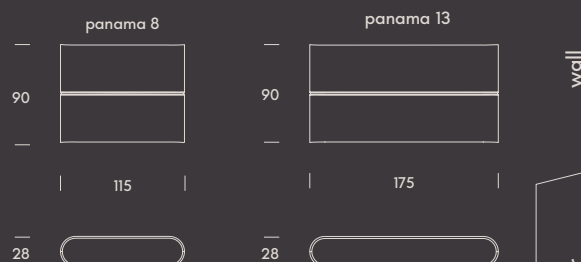

panama.

up . down

Panama combines soft lines and balanced proportions in a wall light just 28 mm thick. With an aluminum body and rounded ends, it projects a 110° up&down effect that brings elegance and uniformity to walls and entrances. Available in two sizes (115 and 175 mm) and in white or anthracite finishes.

IP 54   IK 08   CRI >80   DRIVER INCL   PF >0,5   PF >0,9   50.000H LIFE   AL BODY   PC DIFFUSER   **CB** RETILAP

panama 8   panama 13

	W	K	Real lm	▲	V
panama 8					
● 2.3051.1112	2x4	3000	660	110° . 110°	100-240
● 2.3051.1312	2x4	3000	660	110° . 110°	100-240
panama 13					
● 2.3052.1112	2x6,5	3000	950	110° . 110°	100-240
● 2.3052.1312	2x6,5	3000	950	110° . 110°	100-240