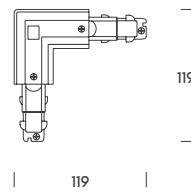

5 Left L-connector
Right L-connector