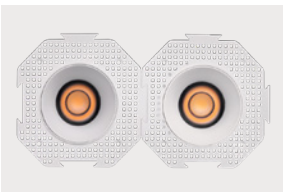

zermatt 5 recessed

zermatt 7 recessed & semi-recessed

zermatt 5

zermatt 5
CUT OUT Ø45 mm
MIN. HEIGHT 80 mm

zermatt 7
CUT OUT Ø60 mm
MIN. HEIGHT 95 mm

mini malta. led module

Compact version of the Malta system, designed to maintain its modular essence in a smaller format. With a 35° beam angle and aluminium body, it delivers precise and comfortable lighting. The quick-connect system simplifies installation while preserving the same versatility and refined aesthetics that define the family.