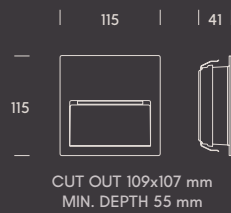

athens square recessed