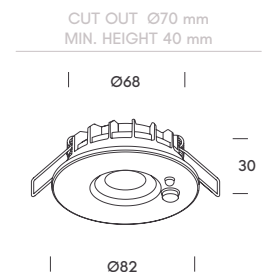

stuttgart.

sensor

Stuttgart Sensor combines intuitive technology with an ultra-slim design for ceilings with limited recess depth. It features motion & light sensor, a front 3CCT Switch (2700K-3000K-4000K) and TRIAC dimming. The white bezel can be swapped for a magnetic black accessory, offering an adaptable aesthetic for hallways, bathrooms or locker rooms.

IP 44 FRONT
CRI >80
DRIVER NO INCL
TRIAC
50.000H LIFE
QUICK FIX
AL BODY
CB RETILAP

	W	mA	K (3CCT)	Real lm (2K7-3K-4K)	▲
● 1.1067.0118	6	255	2K7-3K-4K	520-590-580	45°

DRIVERS TRIAC & SENSOR CONTROL

	W	mA	V
4.1031.7101	6	255	200-240

ACCESSORIES

- 1.1067.8001 Iron matt black frame 1

1