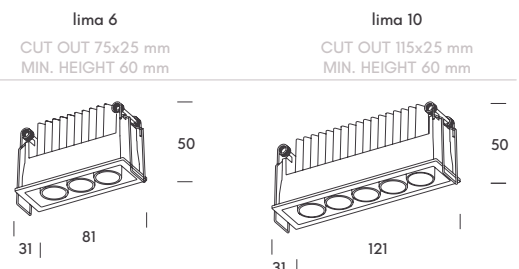

	W	mA	K	Real lm	▲
lima 6					
● 1.1015.0111	3x2	300	2700	450	30°
● 1.1015.0211	3x2	300	2700	450	30°
lima 10					
● 1.1016.0111	5x2	300	2700	750	30°
● 1.1016.0211	5x2	300	2700	750	30°

DRIVERS ON-OFF

	W	mA	V
for lima 6			
4.1031.1105	2,5-6	300	220-240
for lima 6 . 10			
* 4.1069.1101	21	150-500	200-240
* 4.3069.1101	EU 3-22	125-500	200-240
for lima 10			
4.1031.1107	9-12	300	220-240

ceiling recessed
surface
suspension
wall
wall
track lights
panels & industrial
table
ceiling
wall
floor

luxembourg. adjustable

Luxembourg combines elegance and precision: a 10° beam with CRI>90, 30° tilt, and an aluminum body. Available in two sizes (38 and 48 mm), it delivers refined accent lighting for projects that demand the highest light quality.