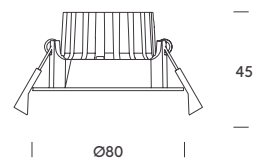

ACCESSORIES

- 1.1066.8001 Black ring 1
- 1.1066.8002 Chrome ring 2

CUT OUT Ø70 mm
MIN. HEIGHT 80 mm

vietnam.

With its ultra-slim design and IP65 front, Vietnam is designed for low-ceiling applications where space is limited but technical and aesthetic demands remain high. Its silicone seal ensures durability and reliability in humid environments, providing versatility without compromising discretion.

CUT OUT Ø68 mm
MIN. HEIGHT 65 mm

dentibela

norway.

Norway gen2 is a compact downlight family, available in round or square versions, with recessed diffuser and CCT Switch. With IP65 front protection and a 100° beam angle, it provides visual comfort and balanced general lighting even in wide spaces with limited depth.