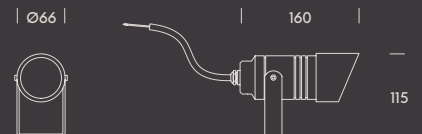

ACCESSORIES

● 2.5220.8001	Honeycomb	1
● 2.5220.8003	1 m strap for tree up to Ø 30 cm	2