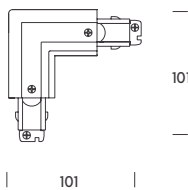

Scale 1:1

Peugeot Maam, Barcelona, Spain .

- 1** Left earth electrode
Right earth electrode

- 2** End cap

- 3** Straight joint

- 4** Central connector

- 5** Left L-connector
Right L-connector

- 6** Left T-connector
Right T-connector