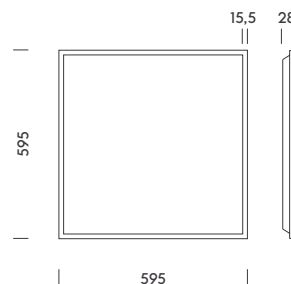

KIT EMERGENCY IH

	V	V
4.9231.0101	9-58	220-240

ACCESSORIES

- 1.6004.8101 Surface frame (600x600x70mm) 1
- 1.6004.8001 4 ressorts kit 2
- 1.6004.8002 4 suspension kit 1,5m. 3

1 2 3

finland.

Created for industrial environments, Finland is a family of watertight luminaires available in 20, 40 and 50W. With 4000K color temperature and IP65 protection, it ensures reliability and safety. Its design allows series connection, simplifying continuous and efficient installations in large spaces.