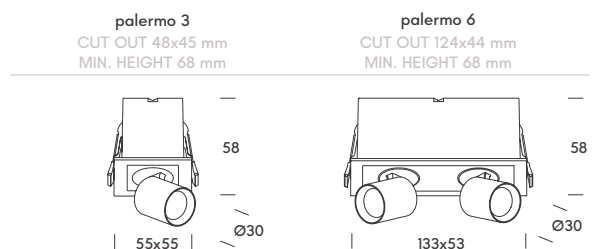

DRIVERS DALI

	W	mA	V
for palermo 3 . 6			
4.3049.3102 EU	20	250-700	100-240

ceiling recessed
surface
suspension
wall
track lights
panels & industrial
table
ceiling
wall
floor