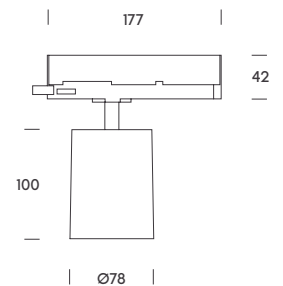

bonn.

Compact yet powerful, Bonn balances design, performance and efficiency. Its optimized air-cooled system ensures stable lighting with a clean look. With CCT Switch and multiple versions, it's ideal for projects that require flexibility, consistency and visual harmony across one space.

IP 20 · CRI >90 · UGR <19 · PF >0,95 · 50.000H LIFE · FLICKER FREE · PHASES · 355° · 90° · AL BODY · PMMA LENS · **CB** · RETILAP

	W	K (3CCT)	Real lm (2K7-3K2-4K)	▲	V
bonn 20					
● 1.5035.1118	20	2K7-3K2-4K	1660-1800-1700	30°	220-240
● 1.5035.1218	20	2K7-3K2-4K	1660-1800-1700	30°	220-240
bonn 30					
● 1.5036.1118	30	2K7-3K2-4K	2490-2700-2250	30°	220-240
● 1.5036.1218	30	2K7-3K2-4K	2490-2700-2250	30°	220-240

ACCESSORIES			▲
● 1.5035.8001	Lens	20°	1
● 1.5035.8002	Lens	40°	1
● 1.5035.8003	Lens	50°	1
● 1.5035.8101	White ring	-	2
● 1.5035.8005	Honeycomb	-	3

Related products

bonn downlight
page 061