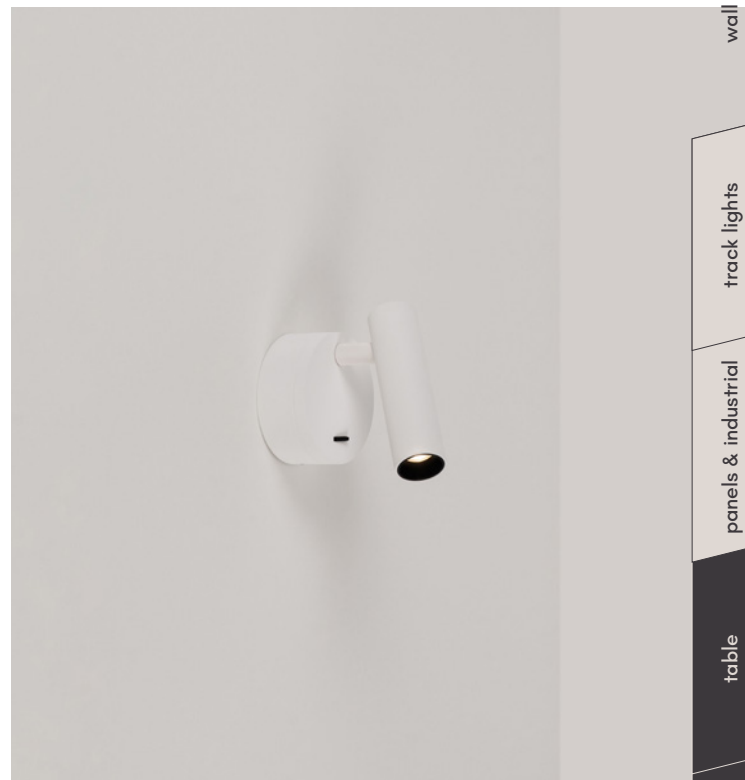

wall

track lights

panels & industrial

table

ceiling

wall

floor