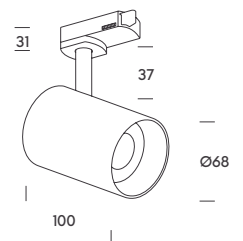

Related products

bogota square & round
page 104

bogota spotlight base
page 104

bogota pendant
page 113

bogota s
page 131

track.

on-off
16A . 100-240V

●	1.5000.8102	2m on-off track
●	1.5000.8202	2m on-off track
●	1.5000.8103	3m on-off track
●	1.5000.8203	3m on-off track