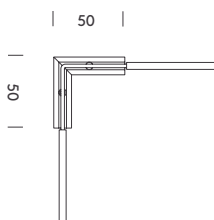

4 L joint wall-ceiling + electrical connector