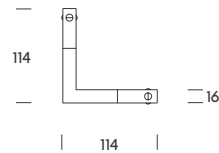

3 Electrical connector L