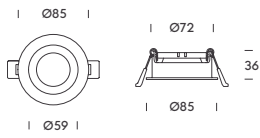

round adjustable

malta round adjustable gen2