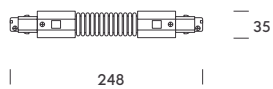

7 Flexible joint