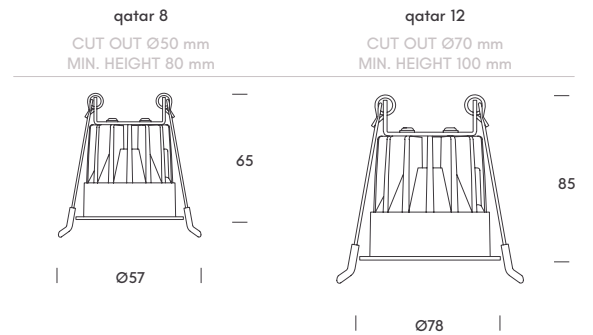

qatar.

Qatar offers uniform light and a clean integration into the ceiling. Made of aluminum and featuring UGR<17, it incorporates the Quick Fix system that speeds up installation, reducing on-site time while ensuring a neat finish in any space.

	W	mA	K	Real lm	▲
qatar 8					
● 1.1060.0112	8	200	3000	740	24°
● 1.1060.0212	8	200	3000	740	24°
qatar 12					
● 1.1061.0112	12	300	3000	985	24°
● 1.1061.0212	12	300	3000	985	24°

DRIVERS ON-OFF

	W	mA	V
for qatar 8			
4.3069.1101	EU	3-22	125-500

	W	mA	V
for qatar 8 . 12			
4.1069.1101		21	150-500
4.3069.1101	EU	3-22	125-500

DRIVERS DALI & PUSH

	W	mA	V
for qatar 8			
4.3069.6102	EU	5,5-22	125-500

	W	mA	V
for qatar 8 . 12			
4.1069.6102		8-42	150-1050

	W	mA	V
for qatar 12			
4.3069.6101	EU	38	300-1050