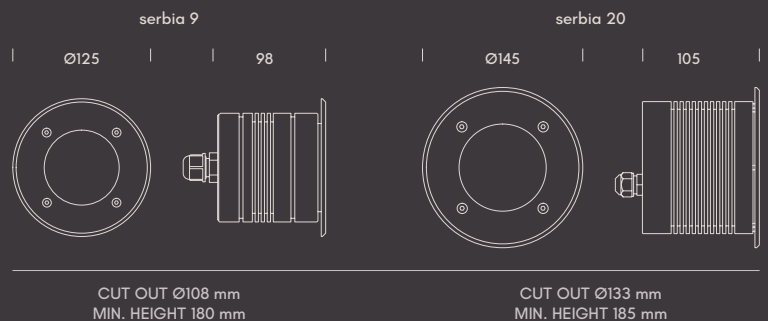

serbia.

Designed to adapt to the demands of each space, this uplight brings together stainless steel strength, IP67 protection, and the H₂O Stop system. Its TRIAC dimming option provides precise light control, making Serbia a versatile and long-lasting choice for outdoor projects.

	W	K	Real lm	▲	V
serbia 9					
● 2.4111.1512	9	3000	720	50°	100-240
serbia 20					
● 2.4112.1512	20	3000	1400	80°	220-240

Cajetín de empotrar incluido.
Recessed box included.
Boîte d'encastrement incluse.