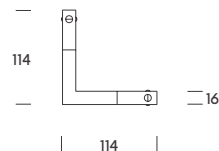

3 Electrical connector L