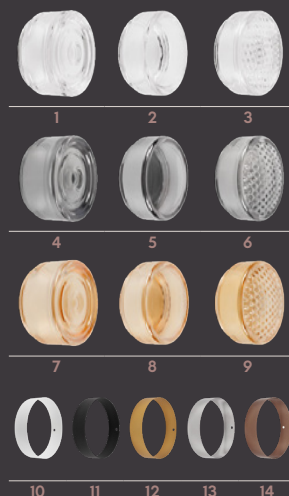

glasgow.

Glasgow plays with light and glass to reshape the atmosphere. Its solid glass shade, available in three textures and finishes, casts a soft, enveloping glow. A decorative piece in its own right, it pairs with interchangeable ring colours and 3CCT technology to shape the mood freely. A design that adds character to any space.

IP 65 IK 07 CRI >90 DRIVER INCL TRIAC PF >0,9 50.000H LIFE FLICKER FREE PC BODY GLASS DIFFUSER **CB** RETILAP

	W	K (3CCT)	Real lm (2K2-2K7-3K)	▲	V
● 2.3006.1218	6	2K2-2K7-3K	400-420-450	125°	200-240

Necesita un cristal.
Needs a glass.
Un verre est nécessaire.

ACCESSORIES

glass

- 2.3006.8001 Clear wave 1
- 2.3006.8002 Clear convex 2
- 2.3006.8003 Clear diamant 3
- 2.3006.8004 Smoked wave 4
- 2.3006.8005 Smoked convex 5
- 2.3006.8006 Smoked diamant 6
- 2.3006.8007 Amber wave 7
- 2.3006.8008 Amber convex 8
- 2.3006.8009 Amber diamant 9

rings

- 2.3006.8010 White 10
- 2.3006.8011 Black 11
- 2.3006.8012 Gold 12
- 2.3006.8013 Nickel 13
- 2.3006.8014 Bronze 14