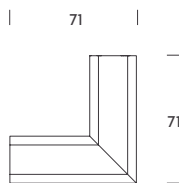

2 5 Right L joint | Left L joint