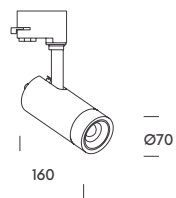

On-Off

Dali

track lights

panels & industrial

table

ceiling

wall

floor

tokyo 15