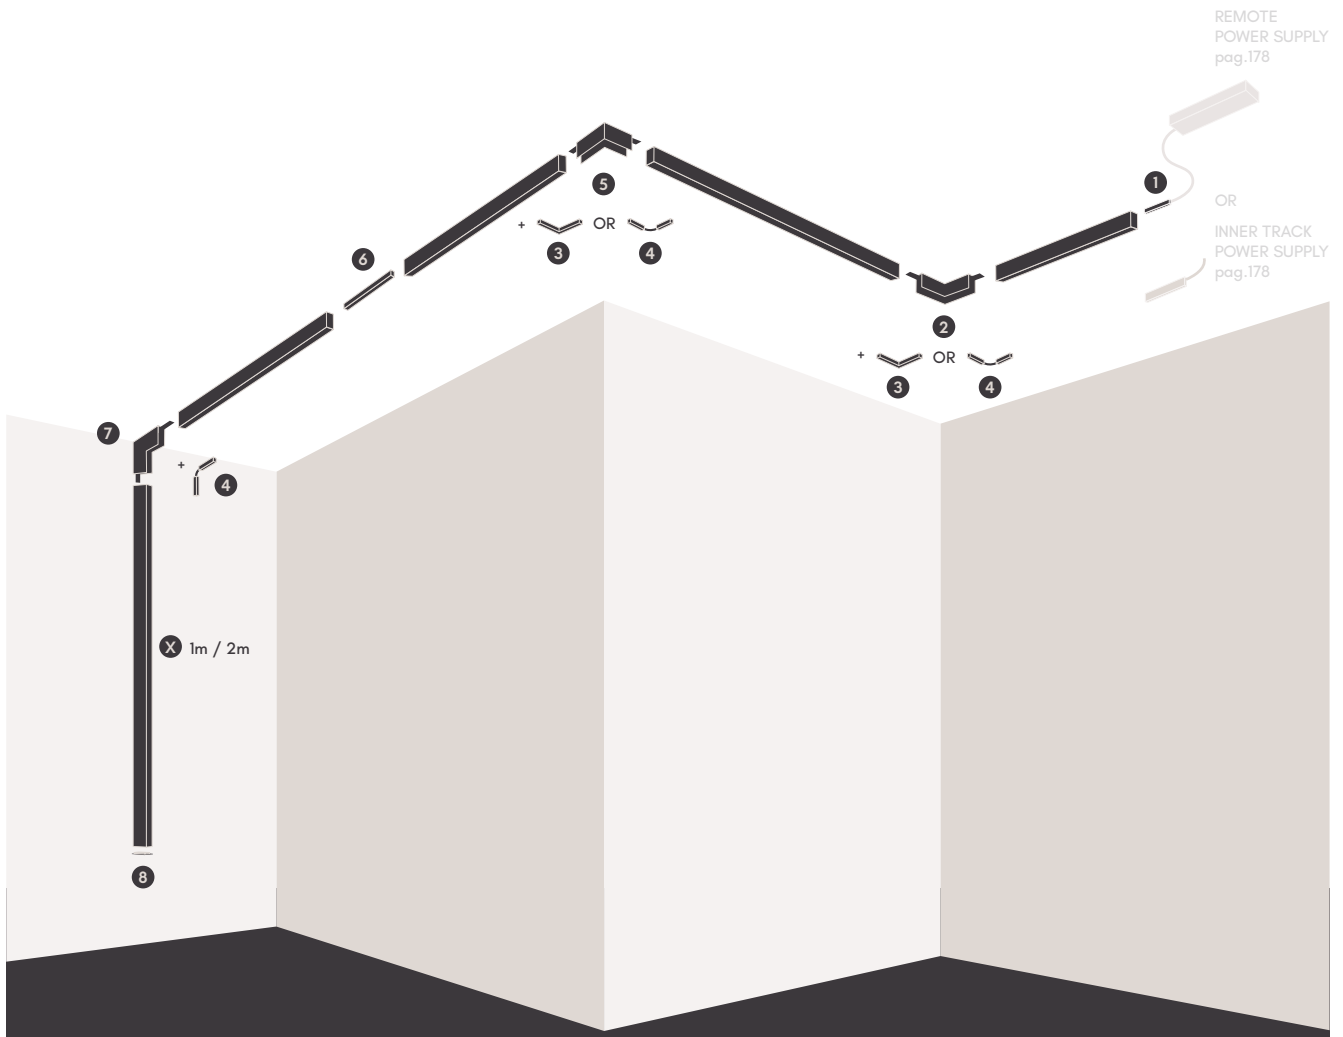

30cm cable included

REMOTE POWER SUPPLY ON-OFF

	W	Vac	V
4.2014.1101	150	120-240	48
4.2034.1102	150	220-240	48
4.2034.1101	240	220-240	48

Scale 1:1

Your own configuration

Track shown with power feed from right