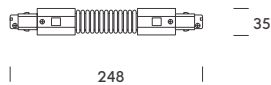

1. **7** Flexible joint