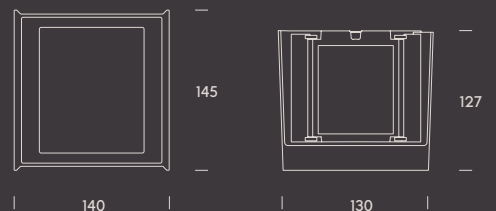

oslo.

up . down

Oslo combines geometry and functionality in an exterior wall light with clean cubic and rectangular lines. Its opal polycarbonate front spreads the LED light evenly, while the fins let you adjust the beam angle from 0-100° to control the up&down effect according to your needs. Made of aluminum with IP54 protection, it's available in white and anthracite, offering versatility, control, and a modern style.

IP 54

IK 06

CRI >80

DRIVER INCL

PF >0,5

50.000H LIFE

AL BODY

PC OPAL DIFFUSER

GLASS CLEAR

CB

RETILAP

	W	K	Real lm	▲ up down	◀	∇
● 2.3025.1112	9	3000	375	0° . 100°	100°	100-240
● 2.3025.1312	9	3000	375	0° . 100°	100°	100-240