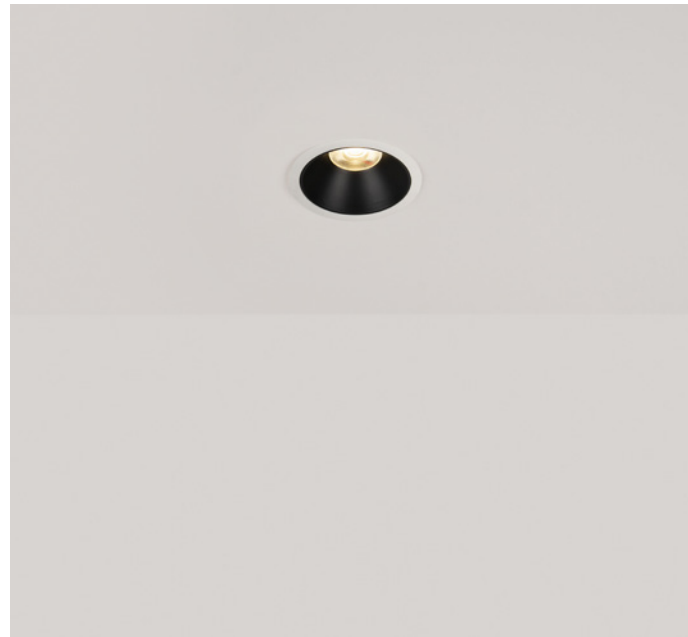

qatar.

Qatar offers uniform light and a clean integration into the ceiling. Made of aluminum and featuring UGR<17, it incorporates the Quick Fix system that speeds up installation, reducing on-site time while ensuring a neat finish in any space.

	W	mA	K	Real lm	▲
qatar 8					
● 1.1060.0112	8	200	3000	740	24°
● 1.1060.0212	8	200	3000	740	24°
qatar 12					
● 1.1061.0112	12	300	3000	985	24°
● 1.1061.0212	12	300	3000	985	24°

DRIVERS ON-OFF

	W	mA	V
for qatar 8			
4.3069.1101	EU	3-22	125-500

	W	mA	V
for qatar 8 . 12			
4.1069.1101		21	150-500
4.3069.1101	EU	3-22	125-500

DRIVERS DALI & PUSH

	W	mA	V
for qatar 8			
4.3069.6102	EU	5,5-22	125-500

	W	mA	V
for qatar 8 . 12			
4.1069.6102		8-42	150-1050

	W	mA	V
for qatar 12			
4.3069.6101	EU	38	300-1050