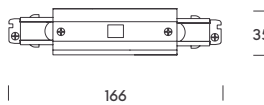

1. **4** Central connector