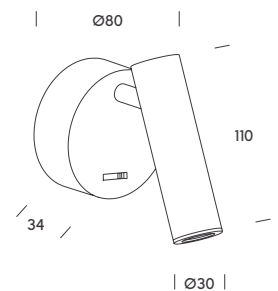

wall

track lights

panels & industrial

table

ceiling

wall

floor