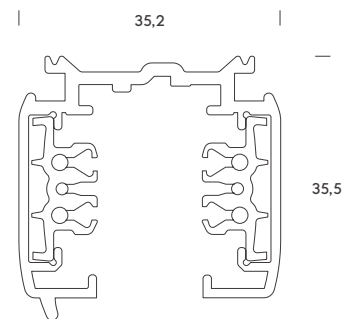

track.

dali
16A . 100-240V

●	1.5000.8152	2m dali track
●	1.5000.8252	2m dali track
●	1.5000.8153	3m dali track
●	1.5000.8253	3m dali track

ACCESSORIES

●	1.5000.8160	Left earth electrode	1
●	1.5000.8161	Right earth electrode	1
●	1.5000.8260	Left earth electrode	
●	1.5000.8261	Right earth electrode	
●	1.5000.8118	End cap	2
●	1.5000.8218	End cap	
●	1.5000.8166	Straight joint	3
●	1.5000.8266	Straight joint	
●	1.5000.8162	Central connector	4
●	1.5000.8262	Central connector	
●	1.5000.8163	Left L-connector	5
●	1.5000.8164	Right L-connector	5
●	1.5000.8263	Left L-connector	
●	1.5000.8264	Right L-connector	
●	1.5000.8170	Left T-connector (L1 & R1 DALI)	6
●	1.5000.8171	Right T-connector (L1 & R1 DALI)	6
●	1.5000.8270	Left T-connector (L1 & R1 DALI)	
●	1.5000.8271	Right T-connector (L1 & R1 DALI)	
●	1.5000.8172	Left T-connector (L2 & R2 DALI)	
●	1.5000.8173	Right T-connector (L2 & R2 DALI)	
●	1.5000.8272	Left T-connector (L2 & R2 DALI)	
●	1.5000.8273	Right T-connector (L2 & R2 DALI)	
●	1.5000.8167	Flexible joint	7
●	1.5000.8267	Flexible joint	
●	1.5000.8001	5m. suspension kit	8
●	1.5000.8002	5m. suspension kit	

Scale 1:1