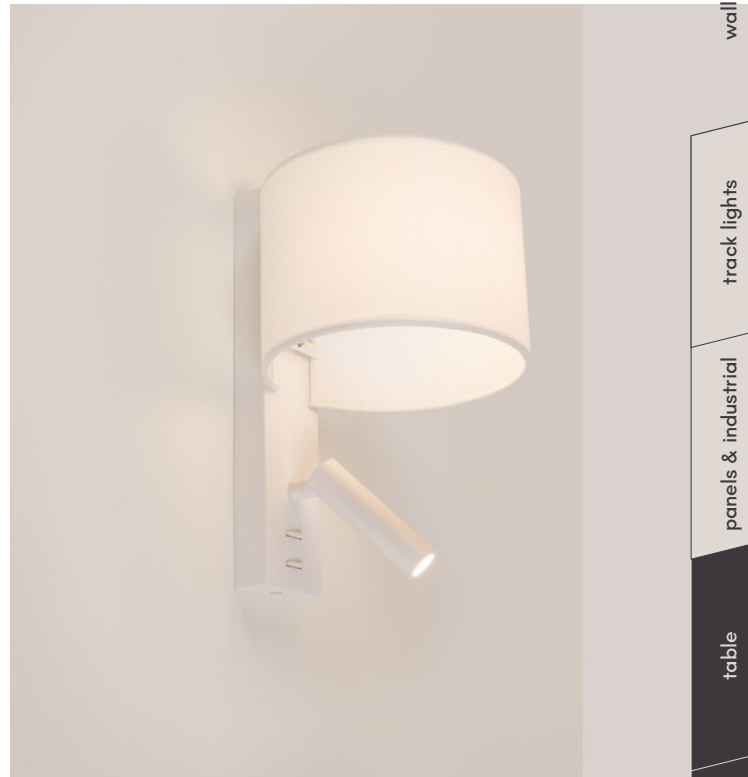

wall
track lights
panels & industrial
table
ceiling
wall
floor