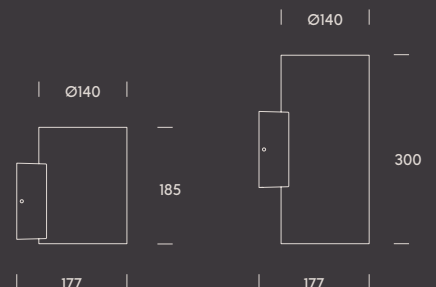

CB

RETILAP

	W	K	Real lm	▲	V
dubai 20					
● 2.3081.1312	20	3000	1200	18°	220-240
dubai 40 up . down					
● 2.3082.1312	2x20	3000	2400	18° . 18°	220-240

dubai 20

dubai 40 up . down

zambia.

up . down

Zambia is a wall light defined by its asymmetrical prism shape, where the slanted top gives it a distinctive architectural presence. Made of aluminum with a glass diffuser and HP LED, it projects a precise up & down effect that highlights walls and entrances with balance and sobriety. With IP54-IK08 protection, it is a reliable solution for both residential and contract projects.