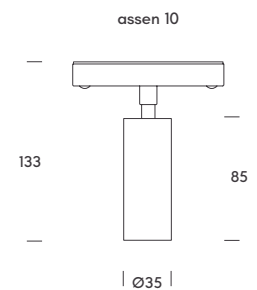

ACCESSORIES

for assen 15 colors

- 1.5632.8101 Tube white 1
- 1.5632.8102 Tube black 2
- 1.5632.8103 Tube brushed rose gold 3
- 1.5632.8104 Tube brushed gold 4
- 1.5632.8105 Tube brushed bronze 5
- 1.5632.8106 Tube electroplated titanium 6
- 1.5632.8107 Tube electroplated nickel 7
- 1.5632.8002 Lens 24° 8
- 1.5632.8003 Lens 36° 8
- 1.5632.8001 Honeycomb 9