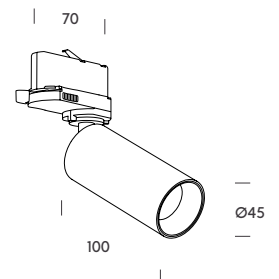

portugal.

Portugal delivers precise focal lighting in a compact Ø45 mm format. With integrated COB LED (2700K), CRI>90 and UGR<19, it ensures comfortable, glare-free light. TRIAC dimmable and track-compatible, it's a discreet and effective solution for retail, residential, or display spaces.

	W	K	Real lm	▲	V
● 1.5020.7111	7	2700	470	24°	220-240
● 1.5020.7211	7	2700	470	24°	220-240

ACCESSORIES

		▲
● 1.5020.8001	Lens	15° 1
● 1.5020.8002	Lens	36° 1
● 1.5020.8003	Lens	45° 1
● 1.5020.8005	Honeycomb	- 2

track lights

panels & industrial

table

ceiling

wall

floor