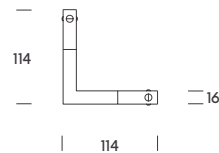

3 Electrical connector L