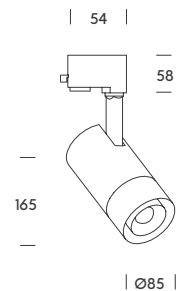

japan.

zoom-dim

Japan is a functional spotlight with a discreet and refined design. Its aluminum body, dimming function and beam angle adjustment (15°-50°) bring visual clarity to demanding projects. With Ø85 mm and track compatibility, it highlights key elements while keeping a minimal presence.

	W	K	Real lm	▲	V
● 1.5001.2112	25	3000	2330 (15°) - 2390 (50°)	15°-50°	100-240
● 1.5001.2212	25	3000	2330 (15°) - 2390 (50°)	15°-50°	100-240
● 1.5001.2114	25	4000	2440 (15°) - 2500 (50°)	15°-50°	100-240
● 1.5001.2214	25	4000	2440 (15°) - 2500 (50°)	15°-50°	100-240

track lights

panels & industrial

table

ceiling

wall

floor