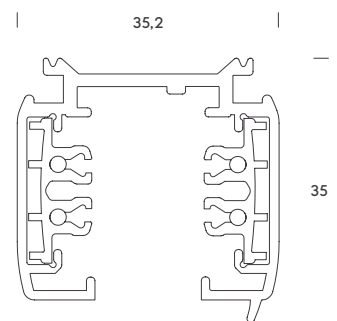

track.

on-off
16A . 100-240V

●	1.5000.8102	2m on-off track
●	1.5000.8202	2m on-off track
●	1.5000.8103	3m on-off track
●	1.5000.8203	3m on-off track

ACCESSORIES

●	1.5000.8110	Left earth electrode	1
●	1.5000.8111	Right earth electrode	1
●	1.5000.8210	Left earth electrode	1
●	1.5000.8211	Right earth electrode	1
●	1.5000.8118	End cap	2
●	1.5000.8218	End cap	2
●	1.5000.8116	Straight joint	3
●	1.5000.8216	Straight joint	3
●	1.5000.8112	Central connector	4
●	1.5000.8212	Central connector	4
●	1.5000.8113	Left L-connector	5
●	1.5000.8114	Right L-connector	5
●	1.5000.8213	Left L-connector	5
●	1.5000.8214	Right L-connector	5
●	1.5000.8120	Left T-connector	6
●	1.5000.8121	Right T-connector	6
●	1.5000.8220	Left T-connector	6
●	1.5000.8221	Right T-connector	6
●	1.5000.8117	Flexible joint	7
●	1.5000.8217	Flexible joint	7
●	1.5000.8001	5m. suspension kit	8
●	1.5000.8002	5m. suspension kit	8
●	1.5000.8101	Surface mounted base	9
●	1.5000.8201	Surface mounted base	9

Scale 1:1