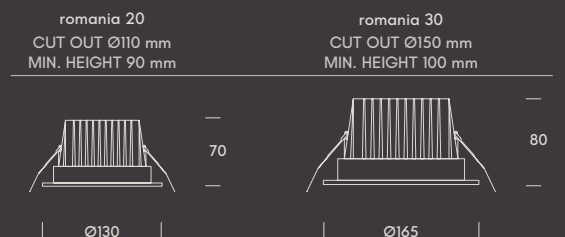

DRIVERS DALI & PUSH

	W	mA	V	
romania 20 . 30				
4.1069.6103	7-29	150-700	220-240	
4.3069.6101	EU	3-38	300-1050	220-240