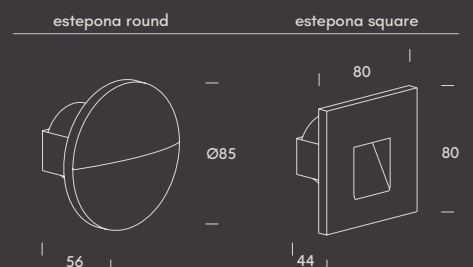

W	K	Real lm	▲	V
estepona round					
● 2.4002.1112	1,5	3000	65	85°	220-240
● 2.4002.1312	1,5	3000	65	85°	220-240
● 2.4002.1612	1,5	3000	65	85°	220-240
estepona square					
● 2.4003.1112	1,5	3000	75	85°	220-240
● 2.4003.1312	1,5	3000	75	85°	220-240
● 2.4003.1612	1,5	3000	75	85°	220-240

Apto para cajetín universal. No incluido.
Suitable for universal recessed box. Not included.
Convient aux boîtes d'encastrement universelles. Non incluses.