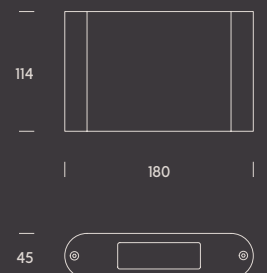

CB

RETILAP

	W	K	Real lm	▲	V
● 2.3055.1112	2x6	3000	415	0° . 100°	100-240
● 2.3055.1312	2x6	3000	415	0° . 100°	100-240

jamaica.

Jamaica combines geometric design with functionality. Its inclined plane directs the light gently toward the ground, illuminating paths and entrances with a modern yet discreet character. Made of aluminum with IP65 protection, it features SMD LEDs and CCT Switch (3000K/4000K) to adapt to every project.