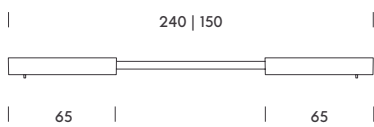

3 Flexible electrical connector