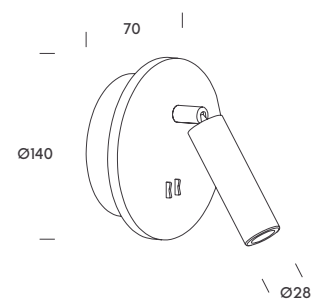

W	K	Real lm	▲	V
● 1.3002.1112	6 (back) 3 (spot)	3000	450	30°	100-240
● 1.3002.1212	6 (back) 3 (spot)	3000	450	30°	100-240