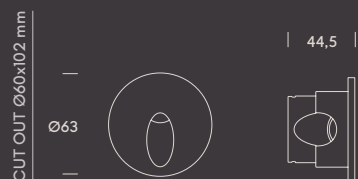

 IP 65 IK 08 CRI >80 DRIVER INCL PF >0,4 50.000H LIFE AL BODY **CB** · RETILAP

	W	K	Real lm	▲	V
● 2.4001.1112	3	3000	200	45°	100-240
● 2.4001.1312	3	3000	200	45°	100-240

estepona.

universal box

Estepona is a discreet solution that understands circulation as part of the project. Its compact design, available in round and square formats, fits directly into standard junction boxes, making integration easy in new builds or existing installations. Light emerges softly and in a controlled way, guiding movement in stairways and passage areas, indoors and outdoors.