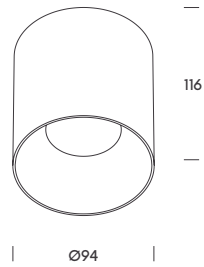

nepal 20 round