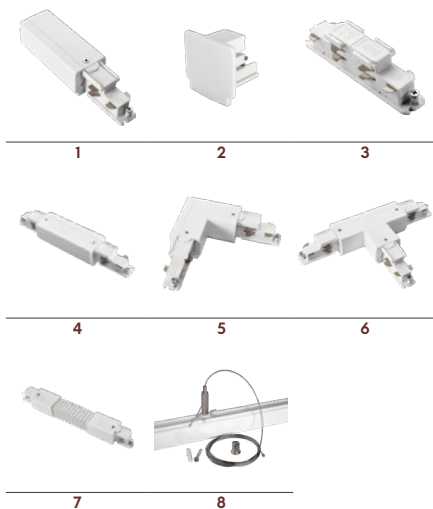

track.

dali
16A . 100-240V

●	1.5000.8152	2m dali track
●	1.5000.8252	2m dali track
●	1.5000.8153	3m dali track
●	1.5000.8253	3m dali track

ACCESSORIES

●	1.5000.8160	Left earth electrode	1
●	1.5000.8161	Right earth electrode	1
●	1.5000.8260	Left earth electrode	
●	1.5000.8261	Right earth electrode	
●	1.5000.8118	End cap	2
●	1.5000.8218	End cap	
●	1.5000.8166	Straight joint	3
●	1.5000.8266	Straight joint	
●	1.5000.8162	Central connector	4
●	1.5000.8262	Central connector	
●	1.5000.8163	Left L-connector	5
●	1.5000.8164	Right L-connector	5
●	1.5000.8263	Left L-connector	
●	1.5000.8264	Right L-connector	
●	1.5000.8170	Left T-connector (L1 & R1 DALI)	6
●	1.5000.8171	Right T-connector (L1 & R1 DALI)	6
●	1.5000.8270	Left T-connector (L1 & R1 DALI)	
●	1.5000.8271	Right T-connector (L1 & R1 DALI)	
●	1.5000.8172	Left T-connector (L2 & R2 DALI)	
●	1.5000.8173	Right T-connector (L2 & R2 DALI)	
●	1.5000.8272	Left T-connector (L2 & R2 DALI)	
●	1.5000.8273	Right T-connector (L2 & R2 DALI)	
●	1.5000.8167	Flexible joint	7
●	1.5000.8267	Flexible joint	
●	1.5000.8001	5m. suspension kit	8
●	1.5000.8002	5m. suspension kit	

Scale 1:1