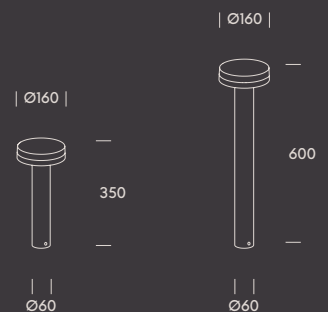

CCT (2200K, 2700K, 3200K o 4000K)
With lock system to keep the light just as you envisioned it.

aalborg 350

aalborg 600