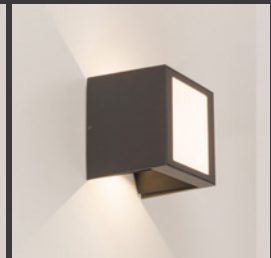

outdoor

portable
lamps

recessed
downlights

surface
fixtures

wall
lights

oslo . 233