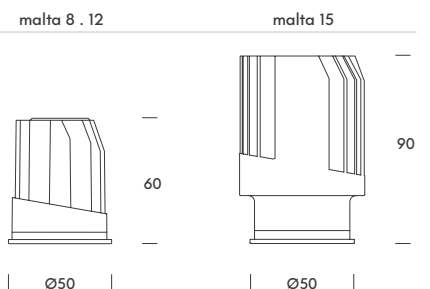

ceiling recessed
surface
suspension
wall
wall
track lights
panels & industrial
table
ceiling
wall
floor