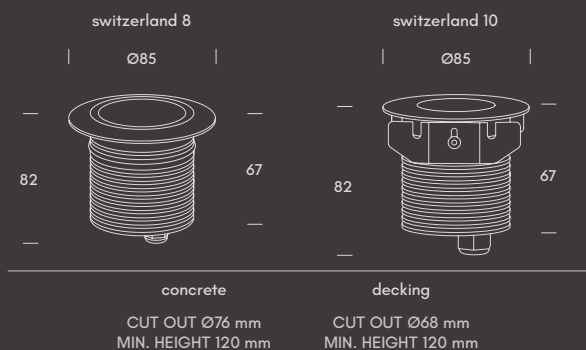

DRIVERS ON-OFF

	W	mA	V
for switzerland 8			
4.1013.1301	12	700	100-240
4.3043.1601	EU 30	700	100-240
for switzerland 10			
4.1012.1301	12	500	100-240
4.3042.1601	EU 24	500	100-240

zürich.

24V

A family of uplights that combines power and precision in two versions. With a stainless steel body and screwless front design, it keeps a clean, timeless aesthetic. Equipped with the H₂O Stop system, it delivers reliability and durability for any outdoor project.