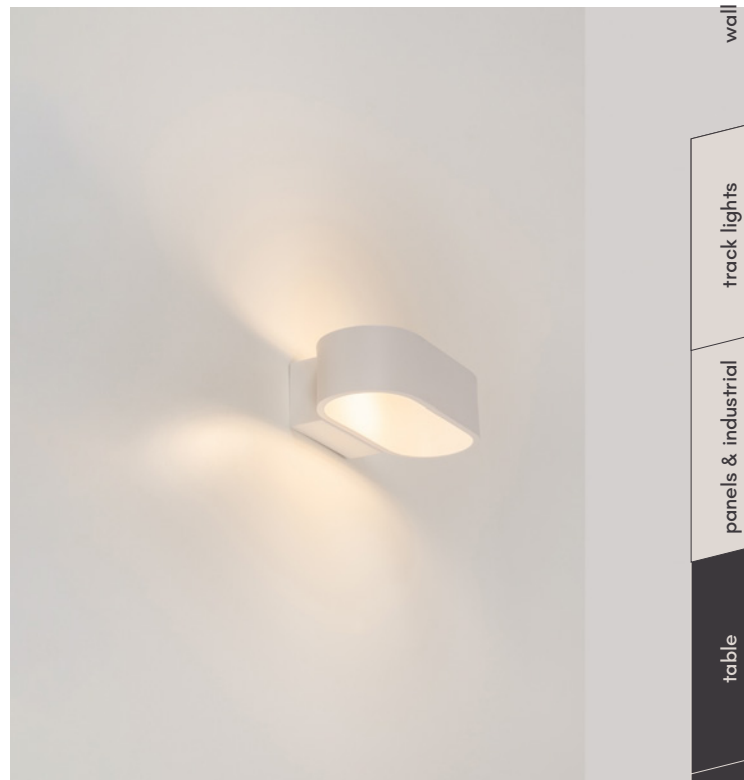

wall
track lights
panels & industrial
table
ceiling
wall
floor