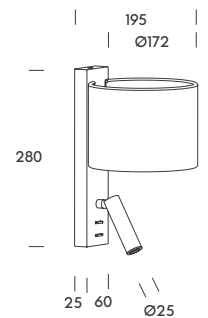

ACCESSORIES

● 1.3006.8001	White screen	1
● 1.3006.8002	Black screen	2
● 1.3006.8003	Beige screen	3

wall
track lights
panels & industrial
table
ceiling
wall
floor