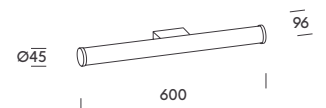

cali.

bathroom

Cali blends into the space without taking over. Its 360° light output and minimalist design make it ideal near mirrors or in damp areas. With 3CCT technology and high colour rendering, it provides natural, functional light exactly where it's needed most.

□ IP 44 · IK 08 · CRI >90 · ON OFF · 35.000H LIFE · FLICKER FREE · PC BODY · PC DIFFUSER · 10 CM · **CB** · RETILAP

	W	K (3CCT)	Real lm (2K7-3K2-4K)	▲	V
● 1.3015.1218	12	2K7-3K2-4K	1215-1230-1200	360°	100-277