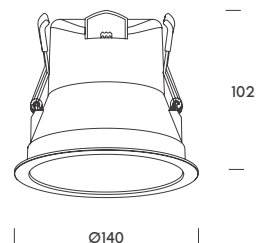

libertad 6
CUT OUT Ø68 mm
MIN. HEIGHT 90 mm

libertad 9
CUT OUT Ø90 mm
MIN. HEIGHT 100 mm

libertad 12
CUT OUT Ø120 mm
MIN. HEIGHT 110 mm

Related products

libertad adjustable
page 063

stuttgart.

sensor

Stuttgart Sensor combines intuitive technology with an ultra-slim design for ceilings with limited recess depth. It features motion & light sensor, a front 3CCT Switch (2700K-3000K-4000K) and TRIAC dimming. The white bezel can be swapped for a magnetic black accessory, offering an adaptable aesthetic for hallways, bathrooms or locker rooms.