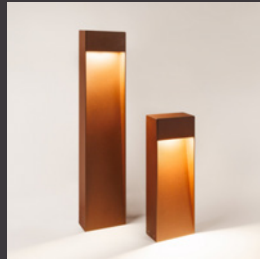

stockholm . 299