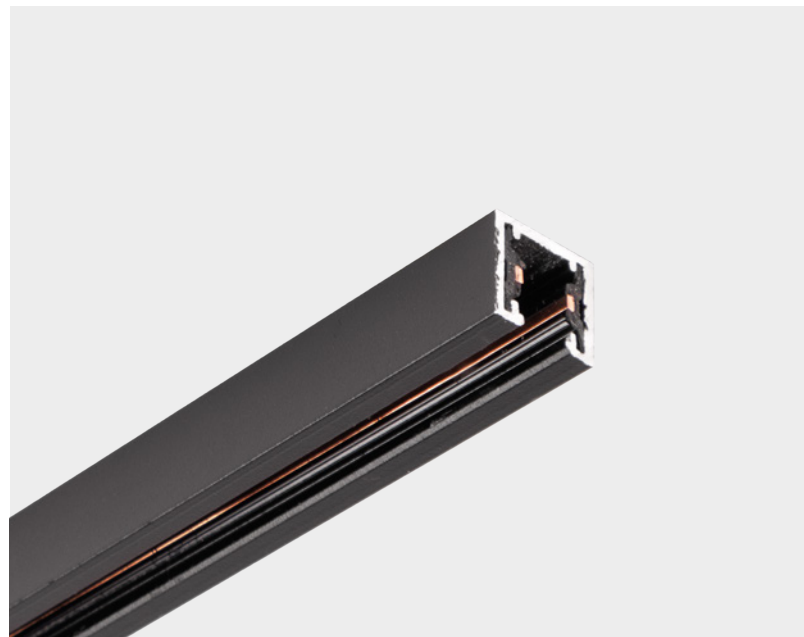

monza.

surface track 24V

- 1.5700.8201 1m surface track
- 1.5700.8202 2m surface track

ACCESSORIES

- 1.5700.8222 Cover track 1m. 0
- 1.5700.8220 Power connector 1
- 1.5700.8211 L joint + electrical connector 2
- 1.5700.8221 Flexible electrical connector (24cm) 3
- 1.5700.8223 Flexible electrical connector (15cm) 3
- 1.5700.8212 L joint wall-ceiling + electrical connector 4
- 1.5700.8214 End cap 5