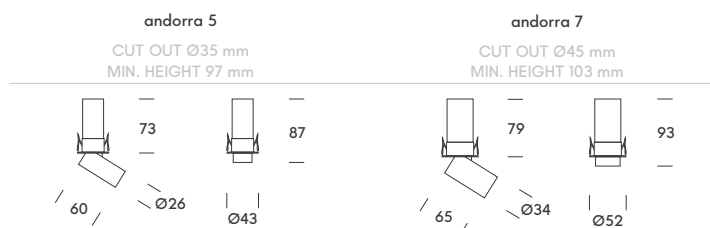

DRIVERS DALI & PUSH

	W	mA	V
for andorra 7			
* 4.1069.6103	7-29	150-700	200-240
* 4.3069.6102	EU	5,5-22	125-500
for andorra 7 . 12			
* 4.1069.6102	8-42	150-1050	200-240
for andorra 12 . 20 . 30			
4.3069.6101	EU	3-38	300-1050
for andorra 20 . 30			
4.1069.6103	7-29	150-700	220-240

* Instalación driver en techo registrable.
Driver installation in accessible ceiling.
Installation du driver dans un plafond accessible.