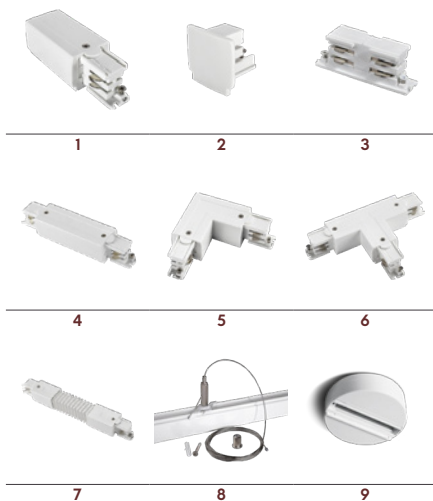

track.

on-off
16A . 100-240V

●	1.5000.8102	2m on-off track
●	1.5000.8202	2m on-off track
●	1.5000.8103	3m on-off track
●	1.5000.8203	3m on-off track

ACCESSORIES

●	1.5000.8110	Left earth electrode	1
●	1.5000.8111	Right earth electrode	1
●	1.5000.8210	Left earth electrode	1
●	1.5000.8211	Right earth electrode	1
●	1.5000.8118	End cap	2
●	1.5000.8218	End cap	2
●	1.5000.8116	Straight joint	3
●	1.5000.8216	Straight joint	3
●	1.5000.8112	Central connector	4
●	1.5000.8212	Central connector	4
●	1.5000.8113	Left L-connector	5
●	1.5000.8114	Right L-connector	5
●	1.5000.8213	Left L-connector	5
●	1.5000.8214	Right L-connector	5
●	1.5000.8120	Left T-connector	6
●	1.5000.8121	Right T-connector	6
●	1.5000.8220	Left T-connector	6
●	1.5000.8221	Right T-connector	6
●	1.5000.8117	Flexible joint	7
●	1.5000.8217	Flexible joint	7
●	1.5000.8001	5m. suspension kit	8
●	1.5000.8002	5m. suspension kit	8
●	1.5000.8101	Surface mounted base	9
●	1.5000.8201	Surface mounted base	9

Scale 1:1