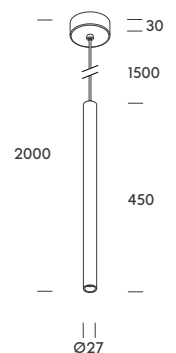

pisa.

Pisa embraces an essential aesthetic: a cylindrical aluminum body that concentrates a warm and defined 38° beam. Its refined form responds with restraint to the technical and formal requirements of the project, integrating effortlessly into any composition. Available in white, black or gold, Pisa combines discretion, precision, and lighting quality in a single gesture.

IP 20 ·
CRI >90 ·
UGR <19 ·
DRIVER INCL ·
PF >0,5 ·
ON OFF
white
black
finishes ·
TRIAC
gold
finish ·
40.000H LIFE ·
FLICKER FREE ·
AL BODY ·
AL REFLECTOR ·
150 CM ·
CB · RETILAP

	W	K	Real lm	▲	V
1.2100.1112 (Black inner ring)	7,5	3000	255	38°	220-240
1.2100.1212 (Black inner ring)	7,5	3000	255	38°	220-240
1.2100.7912 (Black inner ring)	7,5	3000	255	38°	220-240

suspension
wall
track lights
panels & industrial
table
ceiling
wall
floor