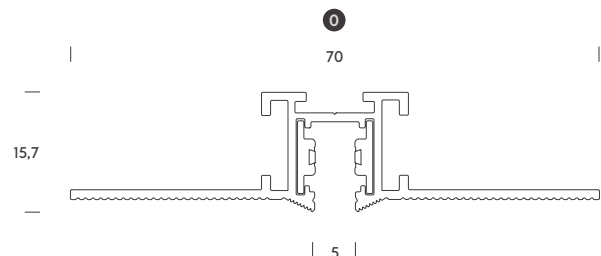

REMOTE POWER SUPPLY CASAMBI

	W	Vac	V
4.9101.5003	150	198-264	24