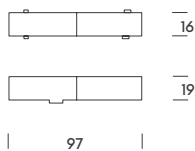

1 Right power connector
Left power connector