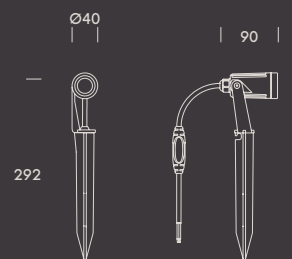

Related products

cancun in-ground
page 279