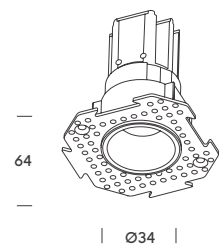

zermatt 5 recessed

zermatt 7 recessed & semi-recessed

zermatt 5

zermatt 5
CUT OUT Ø45 mm
MIN. HEIGHT 80 mm

zermatt 7
CUT OUT Ø60 mm
MIN. HEIGHT 95 mm

mini malta. led module

Compact version of the Malta system, designed to maintain its modular essence in a smaller format. With a 35° beam angle and aluminium body, it delivers precise and comfortable lighting. The quick-connect system simplifies installation while preserving the same versatility and refined aesthetics that define the family.