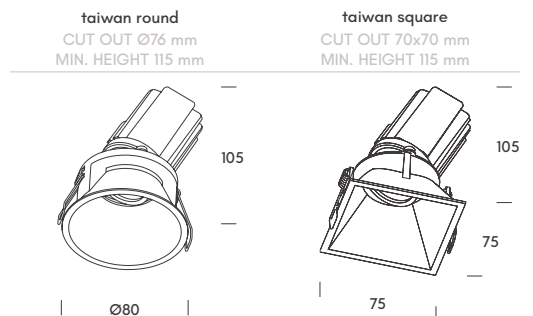

ACCESSORIES

		▲
● 1.1077.8002	Lens	50° 1
● 1.1077.8001	Honeycomb	- 2

ceiling recessed
surface
suspension
wall
wall
track lights
panels & industrial
table
ceiling
wall
floor