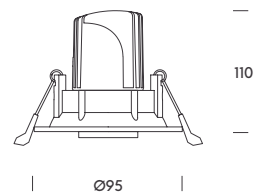

	W	mA	V
4.3069.6101	EU 3-38	300-1050	220-240

CUT OUT Ø75 mm
MIN. HEIGHT 125 mm

capri.

Capri is a piece where light and design take on a leading role. This surface-mounted mini spotlight stands out for its slender silhouette, elegant proportions, and strong decorative character. Fully adjustable, it allows you to shape accents, volumes, and heights with precision. Its refined finishes add a sophisticated presence beyond pure functionality.