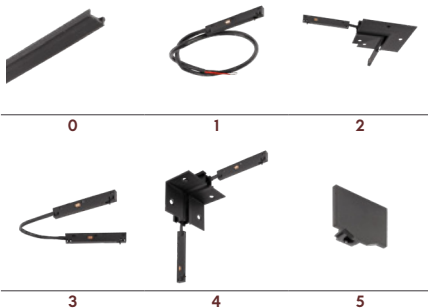

ceiling

wall

floor

monza.

recessed trimless 24V

- 1.5700.8204 1m trimless track
- 1.5700.8205 2m trimless track

ACCESSORIES

- 1.5700.8222 Cover track 1m. 0
- 1.5700.8220 Power connector 1
- 1.5700.8216 L joint + electrical connector 2
- 1.5700.8221 Flexible electrical connector (24cm) 3
- 1.5700.8223 Flexible electrical connector (15cm) 3
- 1.5700.8217 L joint wall-ceiling + electrical connector 4
- 1.5700.8219 End cap 5