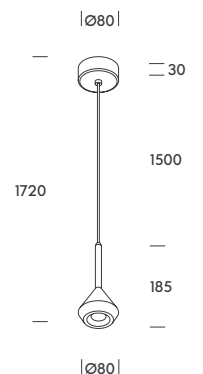

bologna.

Bologna blends sculptural presence and visual lightness in a pendant luminaire with a clear identity. Its thin suspension cable enhances the floating effect, while the 24° optic delivers warm, focused light. Available in black, white or gold, it works both as a standalone piece or in group compositions for residential, commercial, or contract projects.

IP 20
CRI >90
UGR <19
3 STEP MACADAM
DRIVER INCL
PF >0,5
ON OFF TRIAC
white black finishes   gold finish

	W	K	Real lm	▲	V
1.2105.1112 (Black inner ring)	7,5	3000	420	24°	220-240
1.2105.1212 (Black inner ring)	7,5	3000	420	24°	220-240
1.2105.7912 (Black inner ring)	7,5	3000	420	24°	220-240

suspension

wall

track lights

panels & industrial

table

ceiling

wall

floor