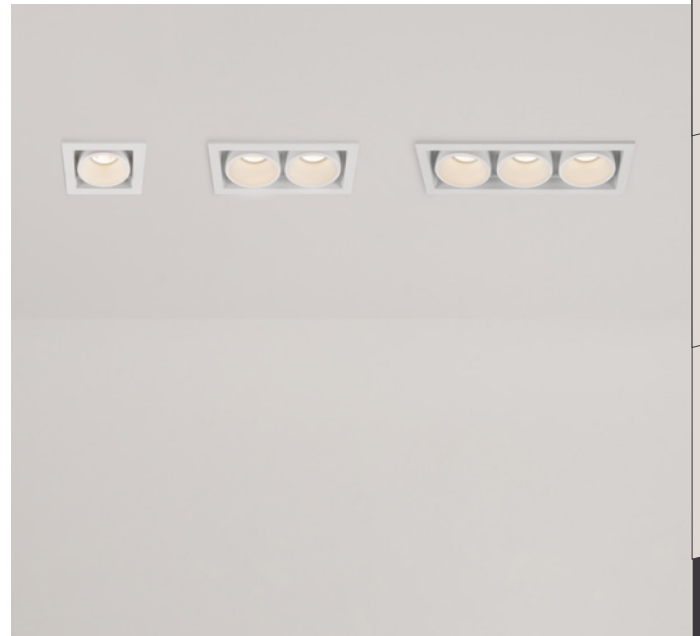

DRIVERS DALI & PUSH

	W	mA	V
for egypt 10 . 15			
4.3069.6102	EU 5,5-22	125-500	220-240

ceiling recessed
surface
suspension
wall
track lights
panels & industrial
table
ceiling
wall
floor