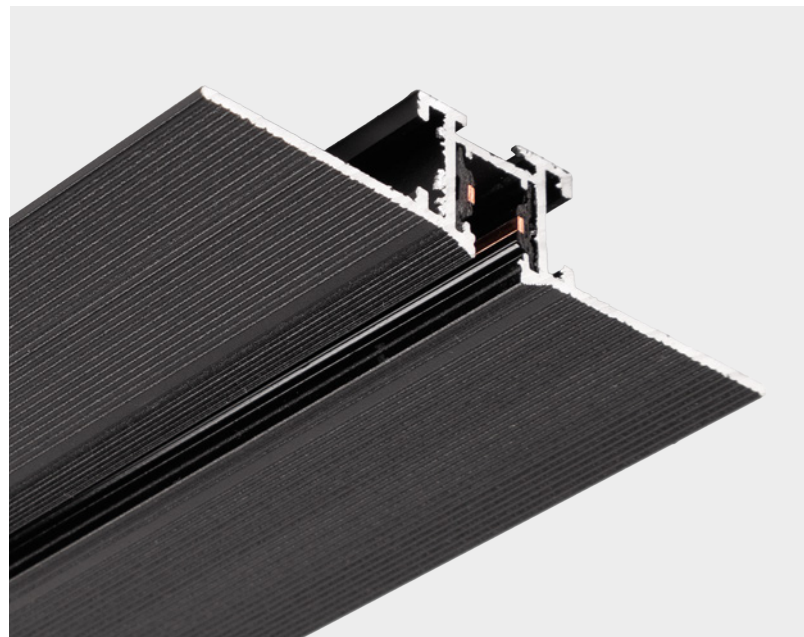

ceiling

wall

floor

monza.

recessed trimless 24V

- 1.5700.8204 1m trimless track
- 1.5700.8205 2m trimless track

ACCESSORIES

- 1.5700.8222 Cover track 1m. 0
- 1.5700.8220 Power connector 1
- 1.5700.8216 L joint + electrical connector 2
- 1.5700.8221 Flexible electrical connector (24cm) 3
- 1.5700.8223 Flexible electrical connector (15cm) 3
- 1.5700.8217 L joint wall-ceiling + electrical connector 4
- 1.5700.8219 End cap 5