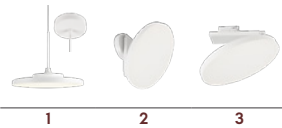

ibiza.

Ibiza is a family of ceiling and wall luminaires with a clean, functional design that adapts to different spaces. It features independent switches to adjust power and color temperature, offering flexibility for every project. With IP65 protection, it is ideal for common areas, corridors, or humid spaces such as changing rooms. In addition, it is available in a motion sensor version to add efficiency and convenience.

IP 65 · IK 08 · CRI >80 · DRIVER INCL · ON OFF · PF >0,9 · 35.000H LIFE · PP BODY · PP DIFFUSER · **CB** · RETILAP

	W (multi)	K (3CCT)	Real lm (2K7-3K2-4K)	▲	V
ibiza 15					
1.2030.1118	10 15	2K7-3K2-4K	1045-1170-1135 1390-1605-1525	110°	220-240
ibiza 15 sensor *					
1.2035.1118	10 15	2K7-3K2-4K	1045-1170-1135 1390-1605-1525	110°	220-240
ibiza 18					
1.2031.1118	13 18	2K7-3K2-4K	1220-1335-1320 1670-1855-1790	110°	220-240
ibiza 32					
1.2032.1118	22 32	2K7-3K2-4K	2125-2355-2290 2925-3270-3105	110°	220-240

* Sensor de movimiento: se apaga tras 5s, 1 min, 3 min o 10 min
Sensor de luz: se enciende por debajo de 25lx
Motion sensor: Turns off after 5s, 1 min, 3 min or 10 min
Light sensor: Turns on below 25lx
Capteur de mouvement : s'éteint après 5s, 1 min, 3 min ou 10 min
Capteur de luminosité : s'allume en dessous de 25lx

ACCESSORIES

1.2030.8101	Suspension kit 1,5m. with slim canopy	-	-	1
1.2030.8102	Tilttable wall/ceiling bracket	355°	90°	2
1.2030.8103	Tilttable 3 phases track adapter	355°	90°	3