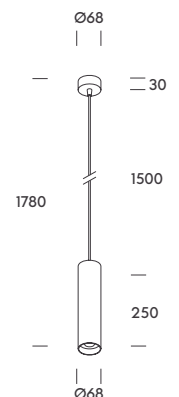

Related products