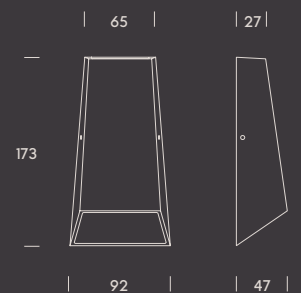

zambia.

up . down

Zambia is a wall light defined by its asymmetrical prism shape, where the slanted top gives it a distinctive architectural presence. Made of aluminum with a glass diffuser and HP LED, it projects a precise up & down effect that highlights walls and entrances with balance and sobriety. With IP54-IK08 protection, it is a reliable solution for both residential and contract projects.

IP
54

IK
08

CRI
>80

DRIVER
INCL

PF
>0,5

50.000H
LIFE

AL
BODY

GLASS
DIFFUSER

CB

RETILAP

	W	K	Real lm	▲	V
● 2.3065.1112	2x3	3000	350	40° . 85°	100-240
● 2.3065.1312	2x3	3000	350	40° . 85°	100-240