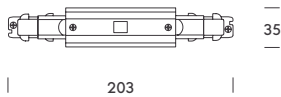

track lights

panels & industrial

table

ceiling

wall

floor

4 Central connector