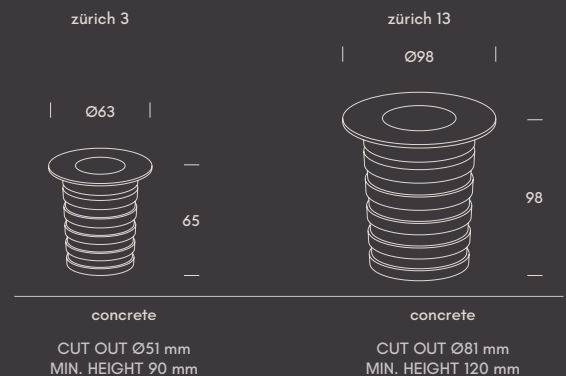

	W	V	V
for zürich 13			
4.2042.1502	0-60	24	100-240

POWER SUPPLY CASAMBI

	W	V	V
for zürich 3 & 13			
4.9101.5002	0-120	24	90-305

serbia.

Designed to adapt to the demands of each space, this uplight brings together stainless steel strength, IP67 protection, and the H₂O Stop system. Its TRIAC dimming option provides precise light control, making Serbia a versatile and long-lasting choice for outdoor projects.