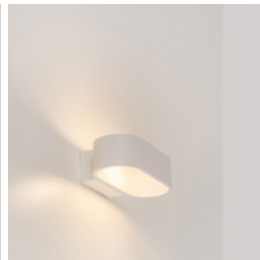

copenhagen . 139