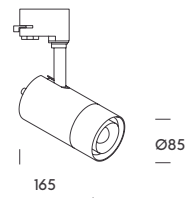

On-Off

Dali

track lights

panels & industrial

table

ceiling

wall

floor

tokyo 25