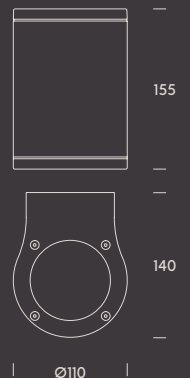

guinea.

up . down

With a cylindrical design and a flat back for easy wall mounting, Guinea adds character to any exterior. Its front, gently curved at the top and bottom, casts an elegant up&down effect with warm, even light. Made of aluminum with IP65 protection and COB LED technology, it is available in white or anthracite, combining simplicity, effectiveness, and style.

IP
65

IK
08

CRI
>80

DRIVER
INCL

PF
>0,9

50.000H
LIFE

AL
BODY

GLASS
DIFFUSER

CB

RETILAP

	W	K	Real lm	▲	V
● 2.3075.1112	2x10	3000	1300	80° . 80°	220-240
● 2.3075.1312	2x10	3000	1300	80° . 80°	220-240

wall

floor