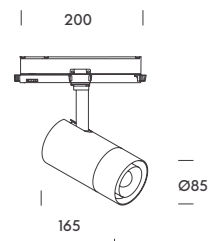

tokyo 25 dali