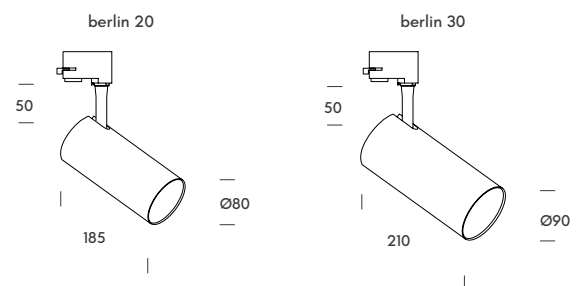

portugal.

Portugal delivers precise focal lighting in a compact Ø45 mm format. With integrated COB LED (2700K), CRI>90 and UGR<19, it ensures comfortable, glare-free light. TRIAC dimmable and track-compatible, it's a discreet and effective solution for retail, residential, or display spaces.