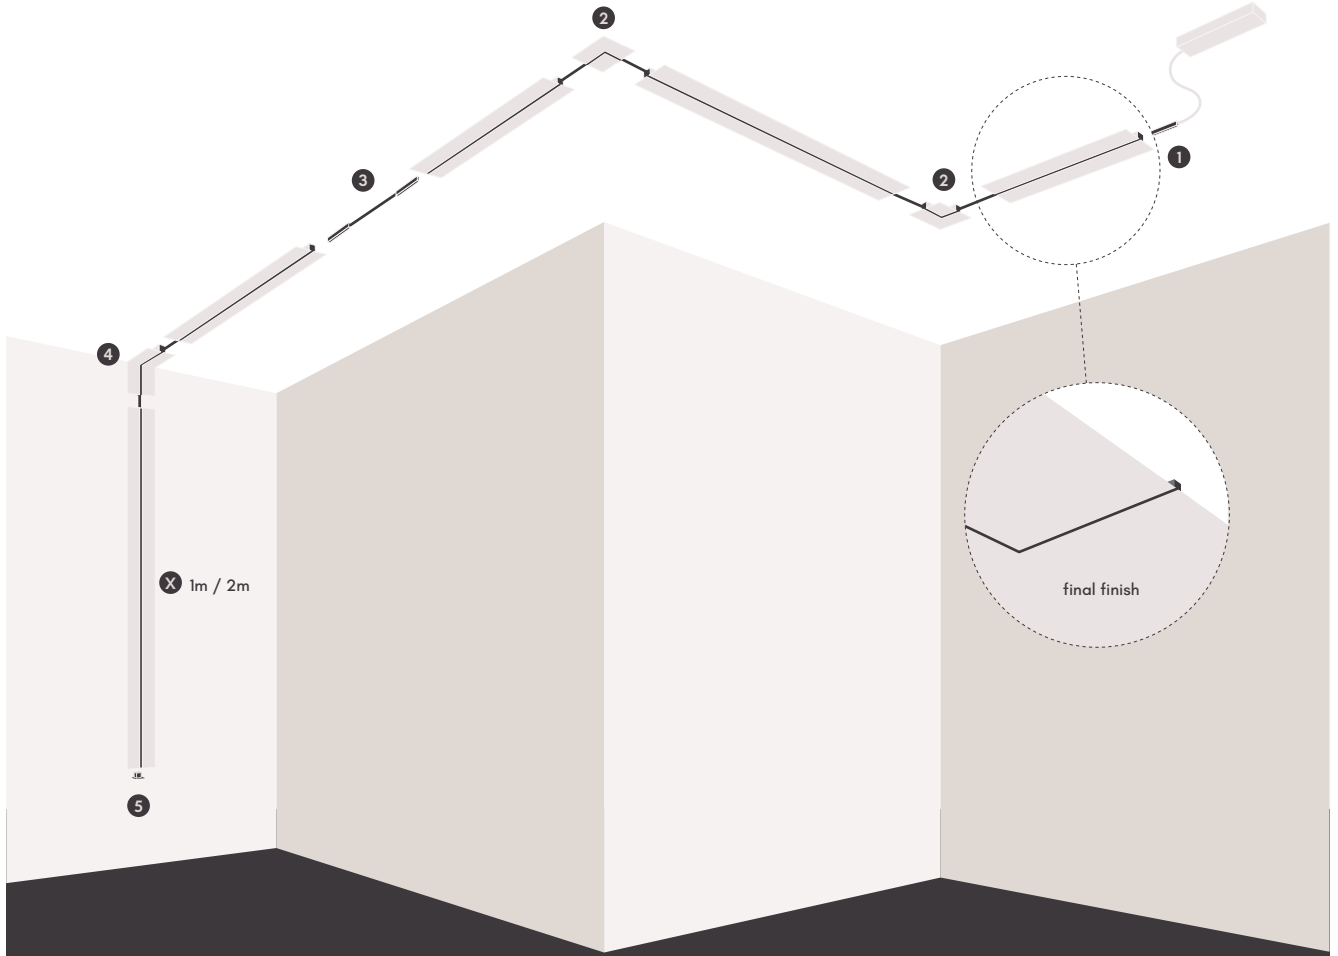

Your own configuration

Track shown with power feed from right

REMOTE
POWER SUPPLY
pag.168

0 Cover track

1 Power connector

2 L joint + electrical connector