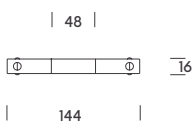

6 Recessed intermedium elec. connector