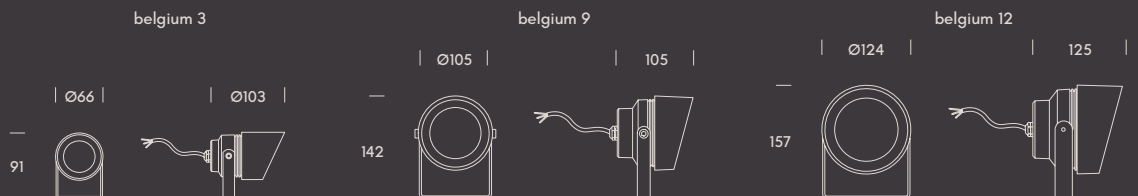

ACCESSORIES

- 2.5220.8003 1 m strap for tree up to Ø 30 cm 1

1