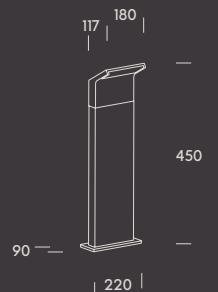

Related products