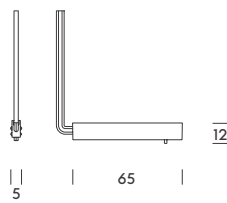

1 Power connector