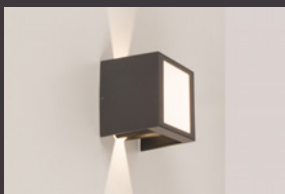

oslo.

up . down

Oslo combines geometry and functionality in an exterior wall light with clean cubic and rectangular lines. Its opal polycarbonate front spreads the LED light evenly, while the fins let you adjust the beam angle from 0-100° to control the up&down effect according to your needs. Made of aluminum with IP54 protection, it's available in white and anthracite, offering versatility, control, and a modern style.

IP 54

IK 06

CRI >80

DRIVER INCL

PF >0,5

50.000H LIFE

AL BODY

PC OPAL DIFFUSER

GLASS CLEAR

CB

RETILAP

	W	K	Real lm	▲ up down	◀	∇
● 2.3025.1112	9	3000	375	0° . 100°	100°	100-240
● 2.3025.1312	9	3000	375	0° . 100°	100°	100-240