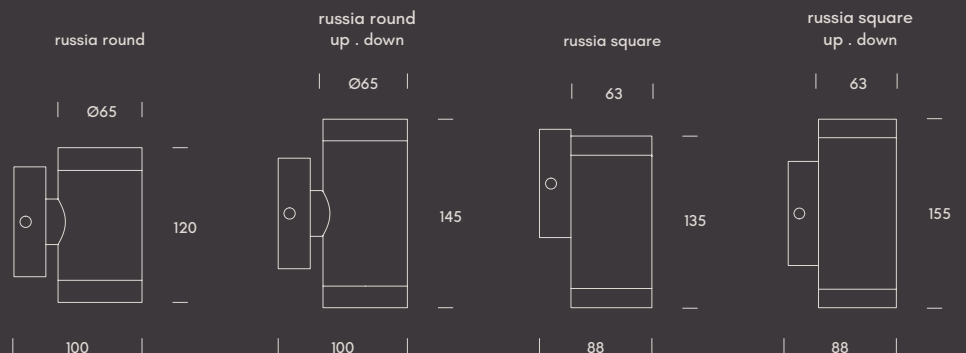

Lámpara GU10 no incluida.
GU10 bulb not included.
Lampe GU10 non incluse.

cuba.

base

Cuba accentuates architectural and landscape details with a narrow 13° beam. Perfect for highlighting palm trees, sculptures, or columns, it can be installed with base or spike and adapts to any surface, whether wall or ground. Its compact design ensures subtle integration and striking results in outdoor spaces.