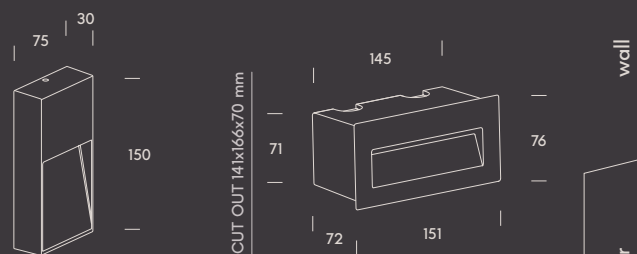

bergen.

recessed . surface

Bergen highlights steps and walkways with a precise and discreet glow. Its aluminum body and timeless design make it both elegant and durable. The rear CCT switch allows easy color temperature adjustment without dismantling. Available in three finishes, it blends seamlessly into projects where low light pollution is essential, and pairs perfectly with Aalborg or Stockholm.

IP 65

IK 07

CRI >80

DRIVER INCL

PF >0,5

50.000H LIFE

SEA SIDE SUITABLE

surface

AL BODY

GLASS DIFFUSER

CB

RETILAP

	W	K (4CCT)	Real lm (2K2-2K7-3K2-4K)	▲	V
bergen recessed					
● 2.4023.1118	5	2K2-2K7-3K2-4K	270-290-310-320	60°	220-240
● 2.4023.1318	5	2K2-2K7-3K2-4K	270-290-310-320	60°	220-240
● 2.4023.1618	5	2K2-2K7-3K2-4K	270-290-310-320	60°	220-240
bergen vertical surface					
● 2.4024.1118	3	2K2-2K7-3K2-4K	165-175-185-200	50°	100-240
● 2.4024.1318	3	2K2-2K7-3K2-4K	165-175-185-200	50°	100-240
● 2.4024.1618	3	2K2-2K7-3K2-4K	165-175-185-200	50°	100-240