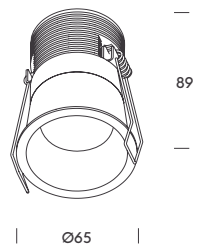

vienna 10
 CUT OUT Ø60 mm
 MIN. HEIGHT 100 mm

qatar.

Qatar offers uniform light and a clean integration into the ceiling. Made of aluminum and featuring UGR<17, it incorporates the Quick Fix system that speeds up installation, reducing on-site time while ensuring a neat finish in any space.