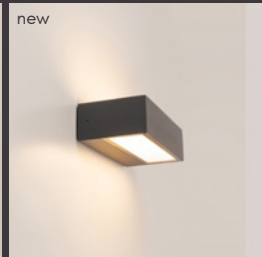

bilbao . 239